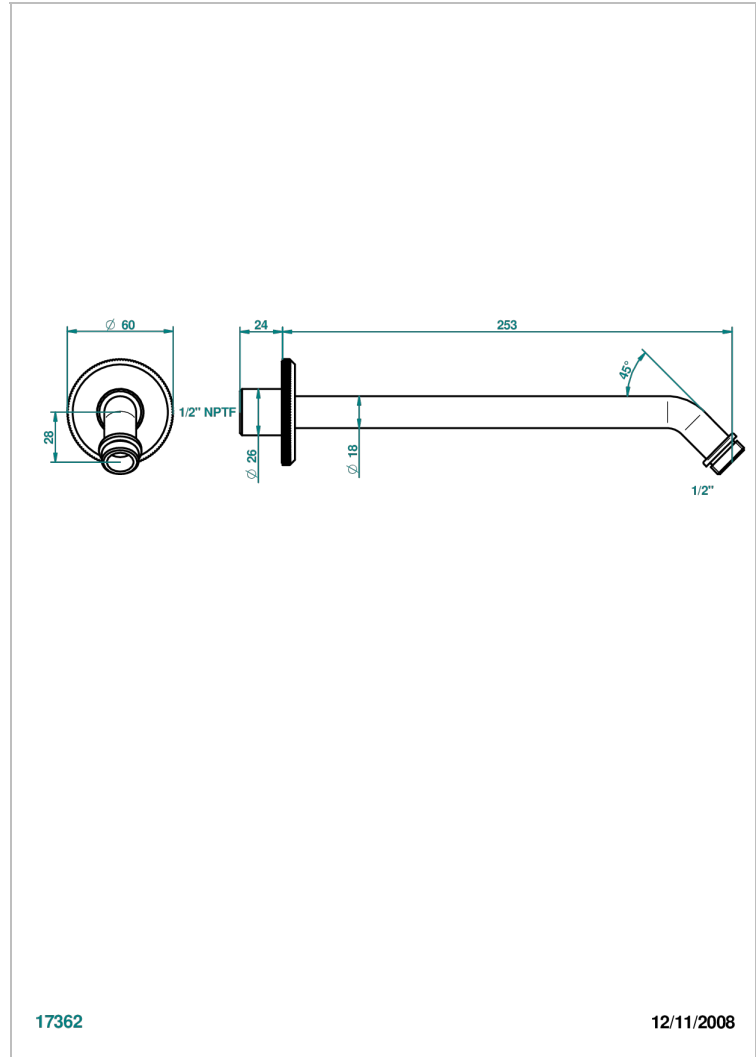

ART DECO WITH LEVER HANDLES

A55-84/US

Horizontal shower arm, 45°, lg: 10"

CHARACTERISTIC

- Art Déco with lever handles
- Horizontal shower arm, 45°, lg: 10"

AVAILABLE FINITIONS

Black ceram - D30
Blush PVD - H62
Brass color PVD - H49
Brown bronze color PVD - F33
Chrome polished - A02
Chrome polished / gold polished - G02