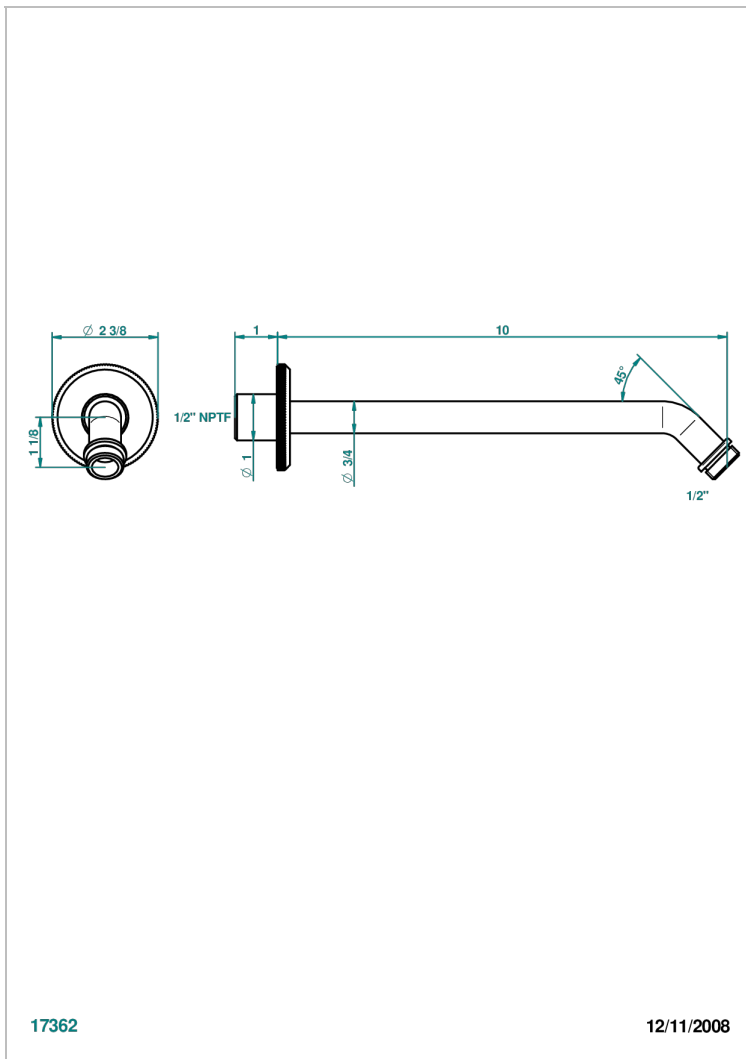

ART DECO WITH LEVER HANDLES

A55-84/US

Horizontal shower arm, 45°, lg: 10"

THG[®]
PARIS

17362

12/11/2008

CHARACTERISTIC

- Art Déco with lever handles
- Horizontal shower arm, 45°, lg: 10"