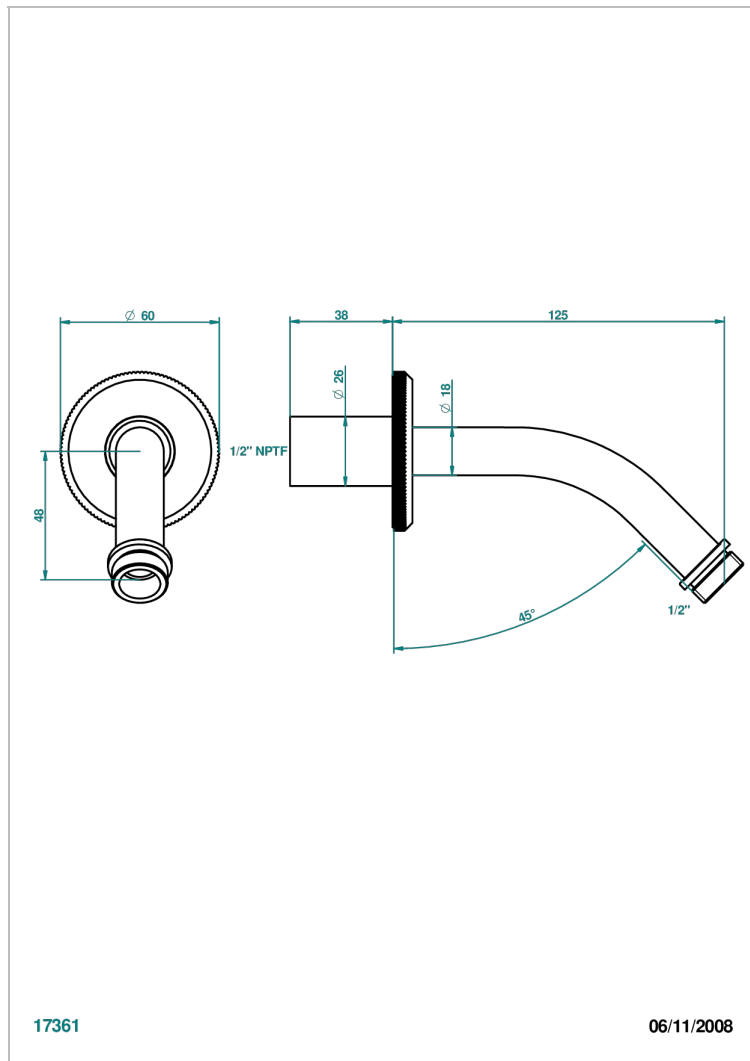

# TRADITION WITH LEVER HANDLES

A58-82/US

Horizontal shower arm, 45°, lg: 4" 3/4

## CHARACTERISTIC

- Tradition with lever handles
- Horizontal shower arm, 45°, lg: 4" 3/4