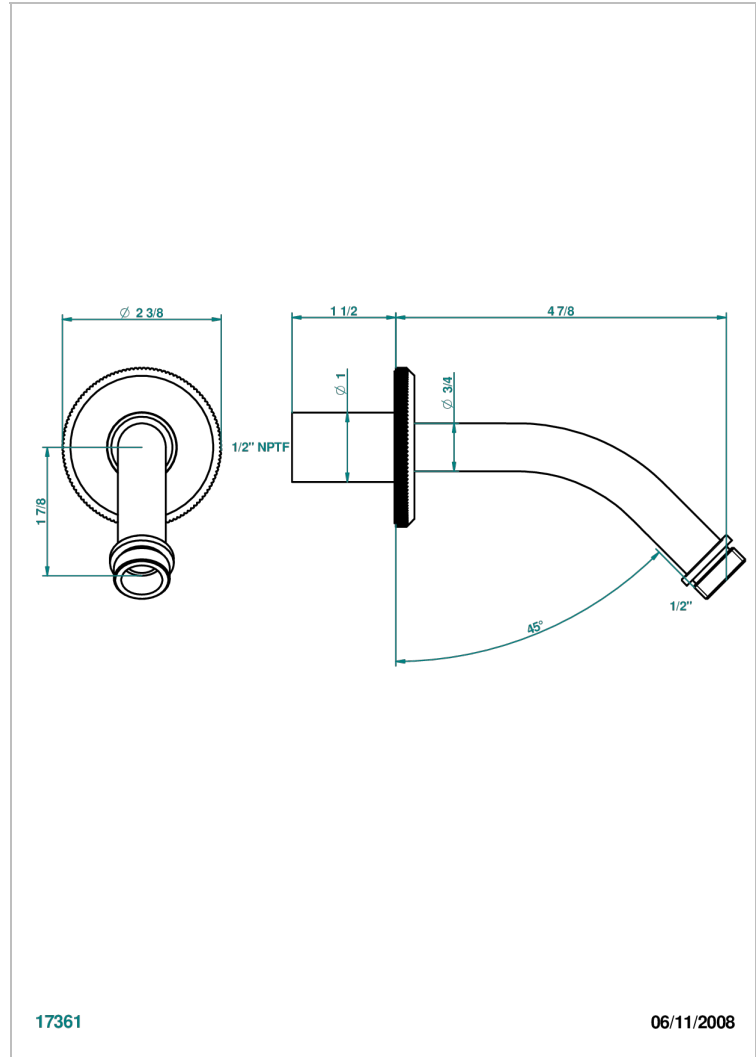

TRADITION WITH LEVER HANDLES

A58-82/US

Horizontal shower arm, 45°, lg: 4" 3/4

CHARACTERISTIC

- Tradition with lever handles
- Horizontal shower arm, 45°, lg: 4" 3/4

AVAILABLE FINITIONS

Black ceram - D30
Blush PVD - H62
Brass color PVD - H49
Brown bronze color PVD - F33
Chrome polished - A02
Chrome polished / gold polished - G02