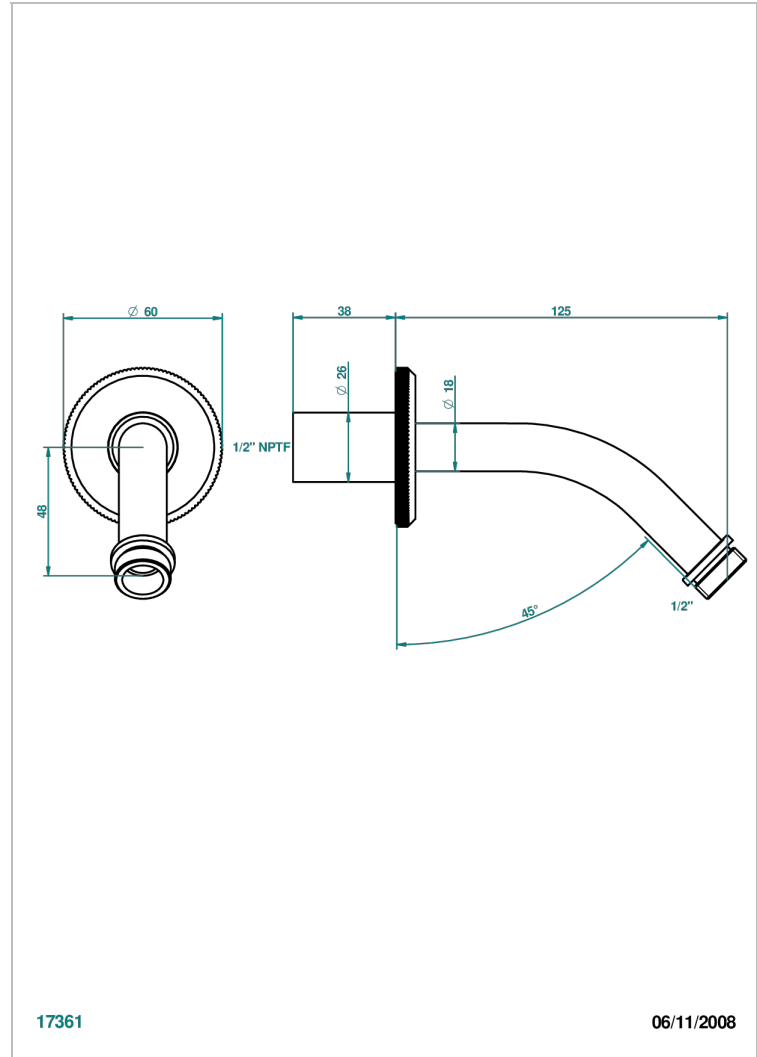

ART DECO CRYSTAL

A56-82/US

Horizontal shower arm, 45°, lg: 4" 3/4

THG[®]
PARIS

CHARACTERISTIC

- Art Déco Crystal
- Horizontal shower arm, 45°, lg: 4" 3/4

AVAILABLE FINITIONS

Black ceram - D30
Blush PVD - H62
Brass color PVD - H49
Brown bronze color PVD - F33
Chrome polished - A02
Chrome polished / gold polished - G02