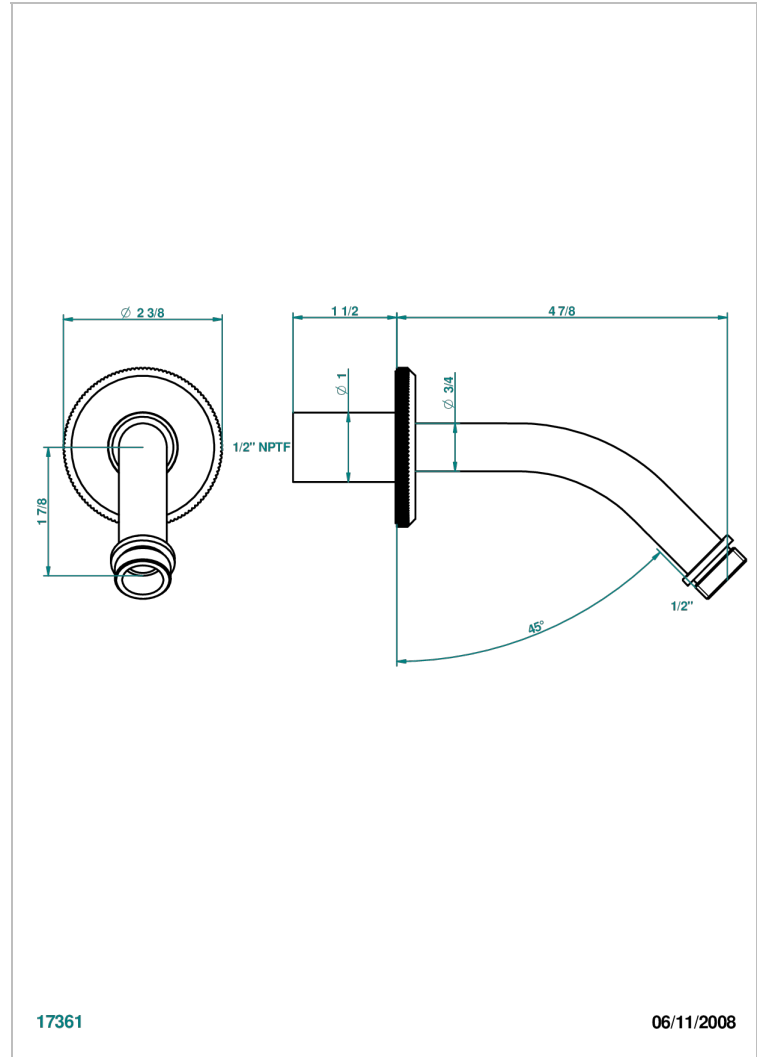

ART DECO CRYSTAL

A56-82/US

Horizontal shower arm, 45°, lg: 4" 3/4

THG[®]
PARIS

CHARACTERISTIC

- Art Déco Crystal
- Horizontal shower arm, 45°, lg: 4" 3/4

AVAILABLE FINITIONS

Black ceram - D30
Blush PVD - H62
Brass color PVD - H49
Brown bronze color PVD - F33
Chrome polished - A02
Chrome polished / gold polished - G02