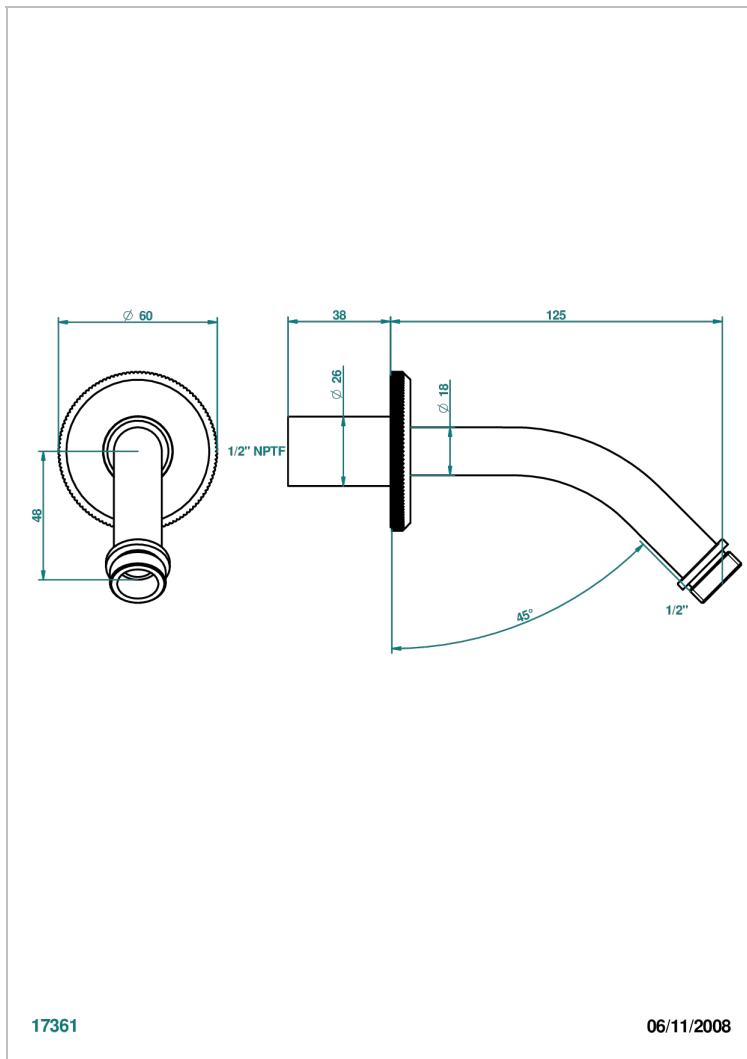

ART DECO WITH LEVER HANDLES

A55-82/US

Horizontal shower arm, 45°, lg: 4" 3/4

CHARACTERISTIC

- Art Déco with lever handles
- Horizontal shower arm, 45°, lg: 4" 3/4

AVAILABLE FINITIONS

Black ceram - D30
Blush PVD - H62
Brass color PVD - H49
Brown bronze color PVD - F33
Chrome polished - A02
Chrome polished / gold polished - G02