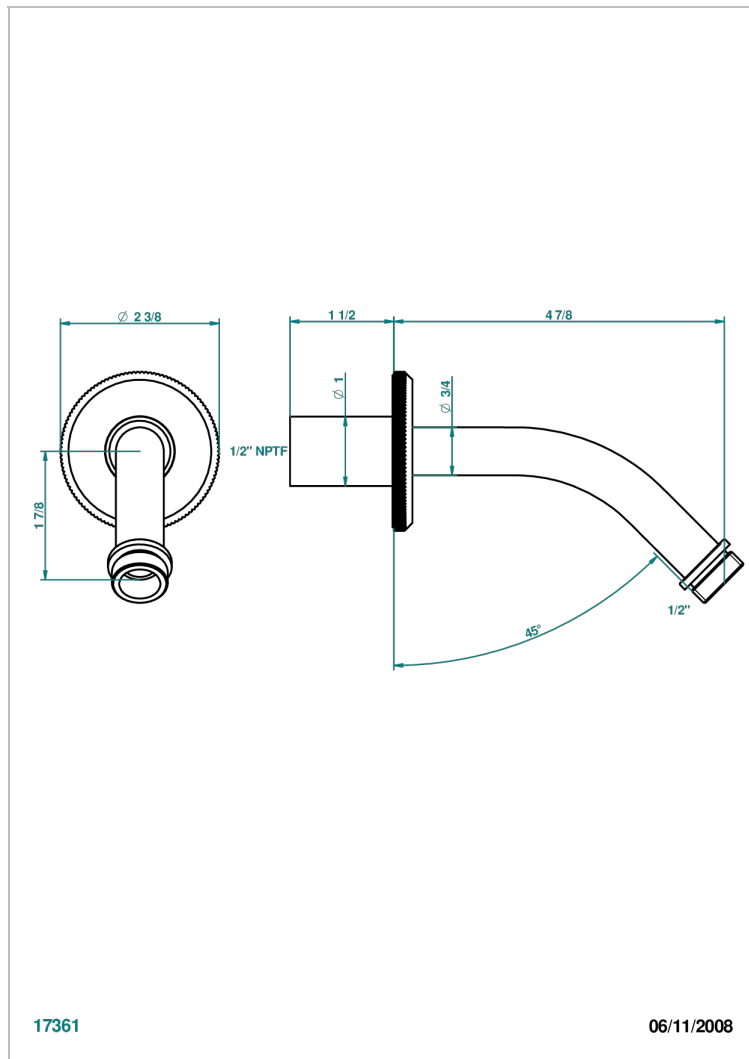

# ART DECO WITH LEVER HANDLES

A55-82/US

Horizontal shower arm, 45°, lg: 4" 3/4

THG<sup>®</sup>  
PARIS

## CHARACTERISTIC

- Art Déco with lever handles
- Horizontal shower arm, 45°, lg: 4" 3/4