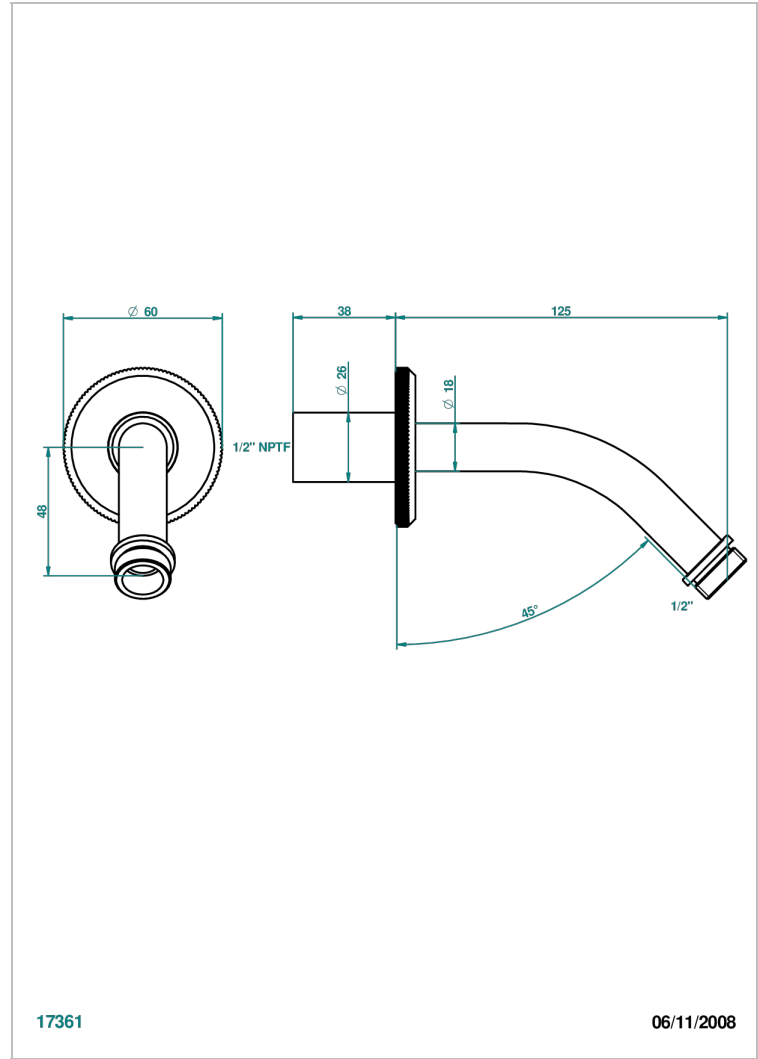

ART DECO

A54-82/US

Horizontal shower arm, 45°, lg: 4" 3/4

THG[®]
PARIS

CHARACTERISTIC

- Art Déco
- Horizontal shower arm, 45°, lg: 4" 3/4

AVAILABLE FINITIONS

Black ceram - D30
Blush PVD - H62
Brass color PVD - H49
Brown bronze color PVD - F33
Chrome polished - A02
Chrome polished / gold polished - G02