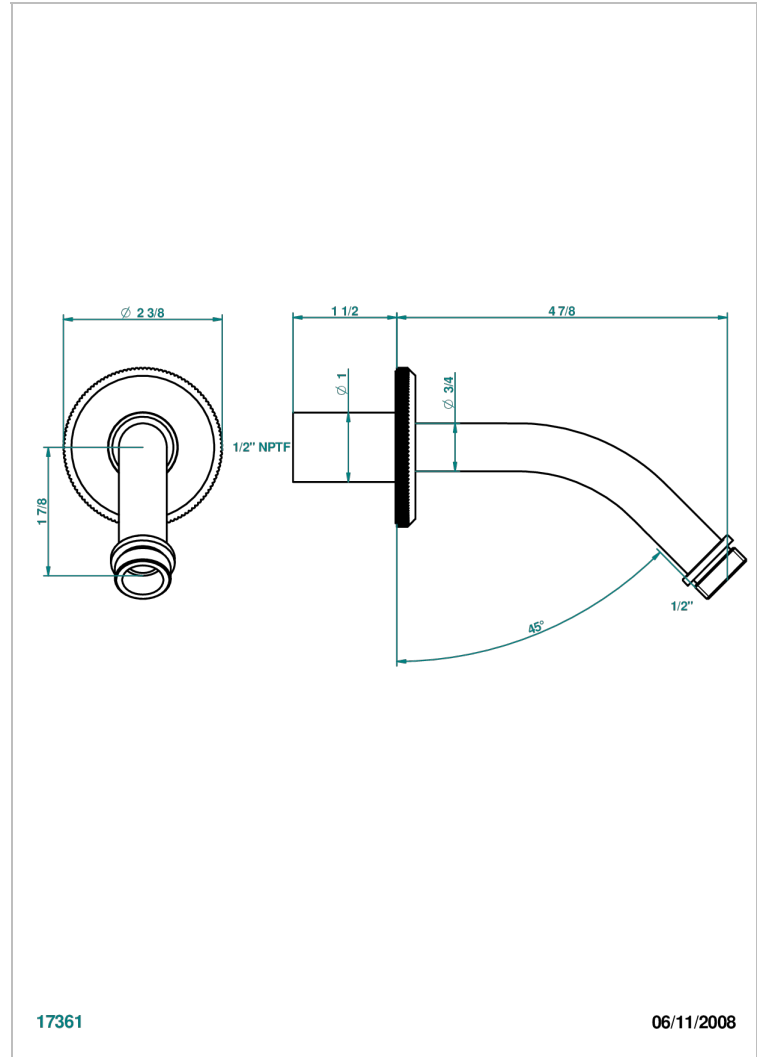

ART DECO

A54-82/US

Horizontal shower arm, 45°, lg: 4" 3/4

CHARACTERISTIC

- Art Déco
- Horizontal shower arm, 45°, lg: 4" 3/4

AVAILABLE FINITIONS

Black ceram - D30
Blush PVD - H62
Brass color PVD - H49
Brown bronze color PVD - F33
Chrome polished - A02
Chrome polished / gold polished - G02