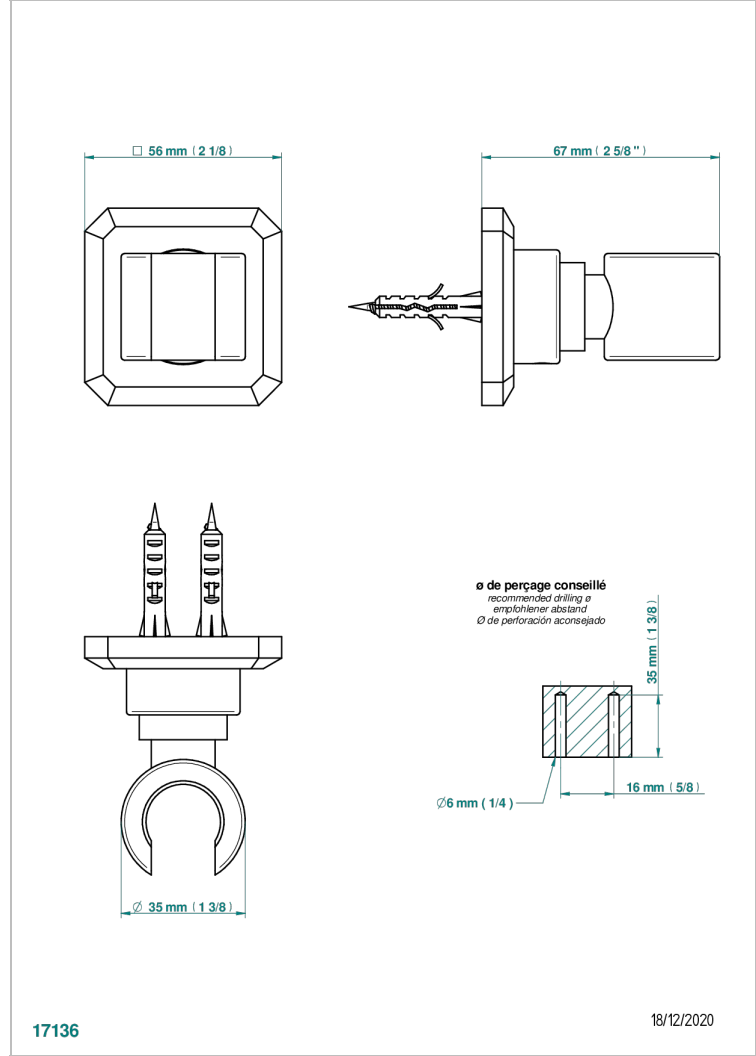

METROPOLIS CLEAR CRYSTAL WITH LEVER HANDLES

A2B-53F

Wall mounted fixed support bracket for handshower

CHARACTERISTIC

- Métropolis Clear crystal with lever handles
- Wall mounted fixed support bracket for handshower