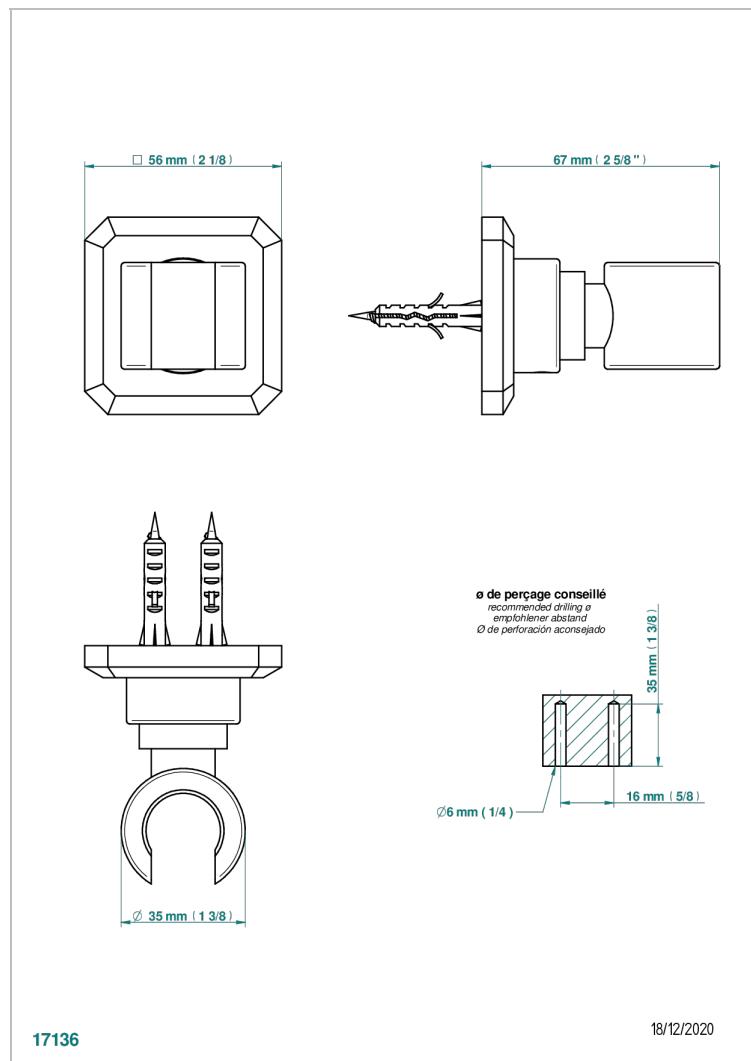

# METROPOLIS CLEAR CRYSTAL WITH LEVER

A2B-53F

Wall mounted hook

## CHARACTERISTIC

- Métropolis Clear crystal with lever
- Wall mounted hook