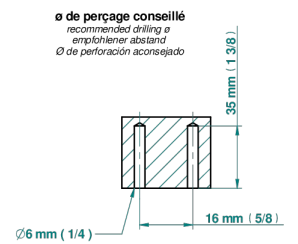

METROPOLIS CLEAR CRYSTAL

A2A-53F

Wall mounted fixed support bracket for handshower

THG[®]
PARIS

17136

18/12/2020

CHARACTERISTIC

- Métropolis Clear crystal
- Wall mounted fixed support bracket for handshower