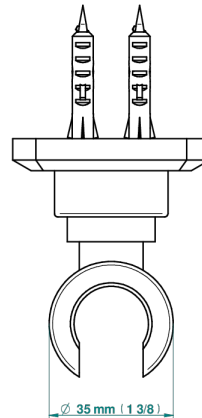

METROPOLIS CLEAR CRYSTAL

A2A-53F

Wall mounted fixed support bracket for handshower

THG[®]
PARIS

17136

18/12/2020

CHARACTERISTIC

- Métropolis Clear crystal
- Wall mounted fixed support bracket for handshower