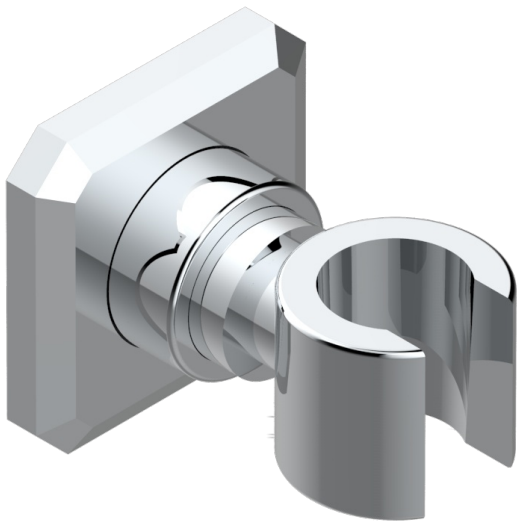

METROPOLIS CLEAR CRYSTAL

A2A-53F

Wall mounted fixed support bracket for handshower

THG[®]
PARIS

17136

18/12/2020

CHARACTERISTIC

- Métropolis Clear crystal
- Wall mounted fixed support bracket for handshower

AVAILABLE FINITIONS

Black ceram - D30
Blush PVD - H62
Brass color PVD - H49
Brown bronze color PVD - F33
Chrome polished - A02
Chrome polished / gold polished - G02

Gold color PVD - H52
Gold mat - F07
Gold polished - F01
Graphite PVD - H64
Matt Umber PVD - H67
Matt blush PVD - H60