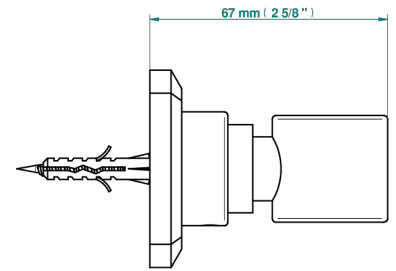

METROPOLIS CLEAR CRYSTAL

A2A-53F

Wall mounted fixed support bracket for handshower

THG[®]
PARIS

17136

18/12/2020

CHARACTERISTIC

- Métropolis Clear crystal
- Wall mounted fixed support bracket for handshower