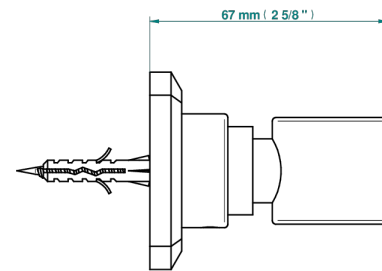

METROPOLIS CLEAR CRYSTAL

A2A-53F

Wall mounted hook

17136

18/12/2020

CHARACTERISTIC

- Métropolis Clear crystal
- Wall mounted hook

AVAILABLE FINITIONS