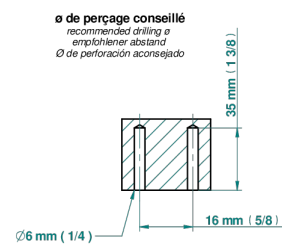

METROPOLIS CLEAR CRYSTAL

A2A-53F

Wall mounted hook

17136

18/12/2020

CHARACTERISTIC

- Métropolis Clear crystal
- Wall mounted hook

AVAILABLE FINITIONS