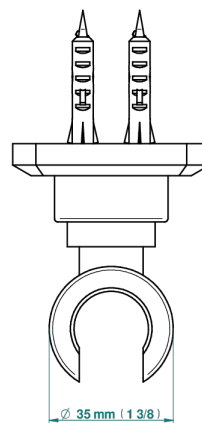

METROPOLIS CLEAR CRYSTAL

A2A-53F

Wall mounted hook

17136

18/12/2020

CHARACTERISTIC

- Métropolis Clear crystal
- Wall mounted hook

AVAILABLE FINITIONS