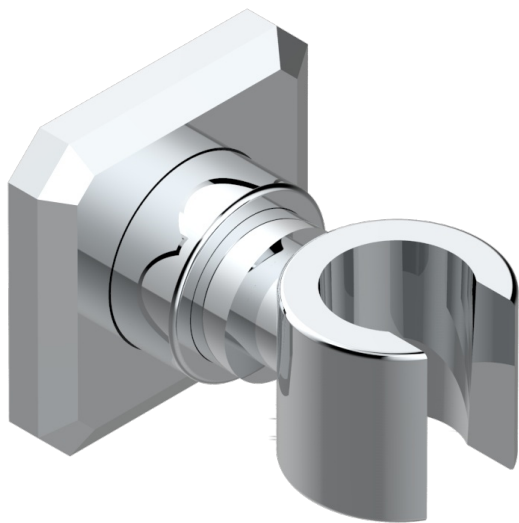

METROPOLIS CLEAR CRYSTAL

A2A-53F

Wall mounted hook

17136

18/12/2020

CHARACTERISTIC

- Métropolis Clear crystal
- Wall mounted hook

AVAILABLE FINITIONS

Antique nickel - H28
Black ceram - D30
Blush PVD - H62
Brass color PVD - H49
Brown bronze color PVD - F33
Gold color PVD - H52

Graphite PVD - H64
Matt Umber PVD - H67
Matt blush PVD - H60
Matt brass color PVD - H50
Matt brown bronze color PVD - F34
Matt chrome - C02