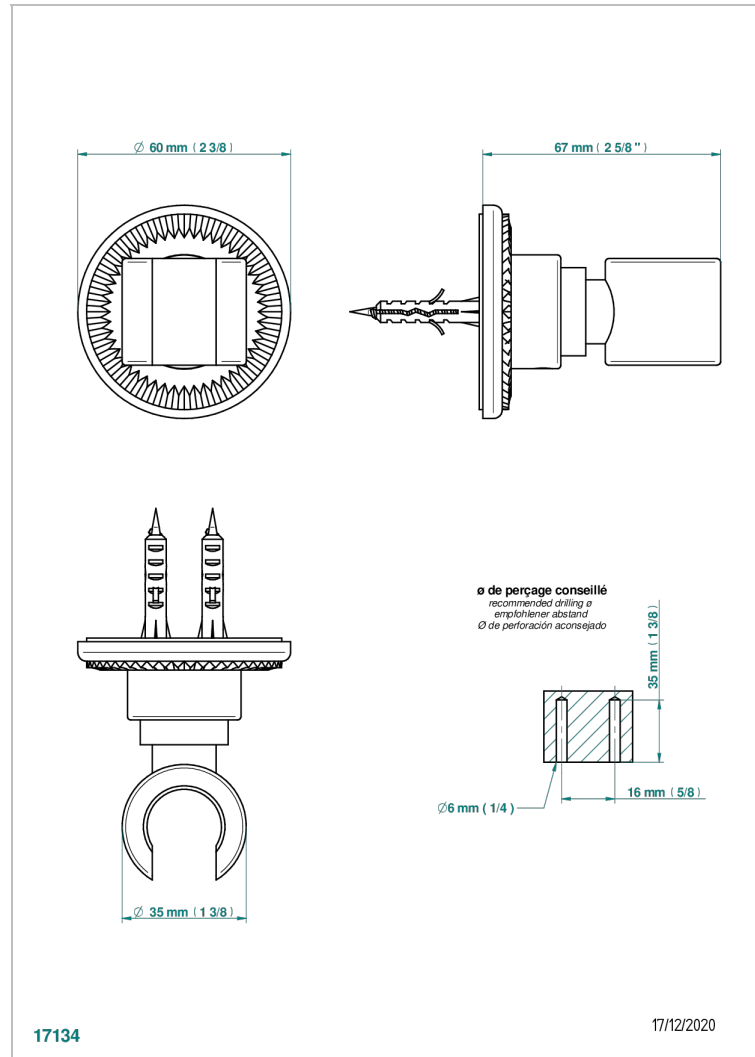

DIPLOMATE ROYALE

U4D-53F

Wall mounted fixed support bracket for handshower

THG[®]
PARIS

17134

17/12/2020

CHARACTERISTIC

- Diplome Royale
- Wall mounted fixed support bracket for handshower