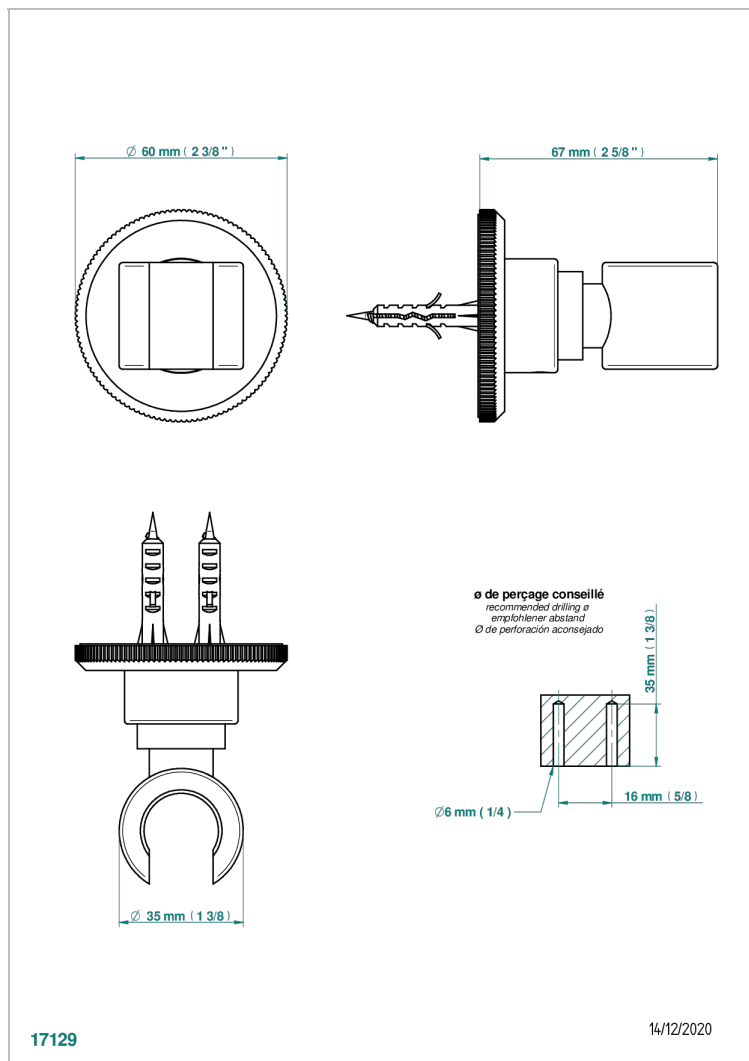

TRADITION WITH LEVER HANDLES

A58-53F

Wall mounted fixed support bracket for handshower

CHARACTERISTIC

- Tradition with lever handles
- Wall mounted fixed support bracket for handshower

AVAILABLE FINITIONS

Black ceram - D30