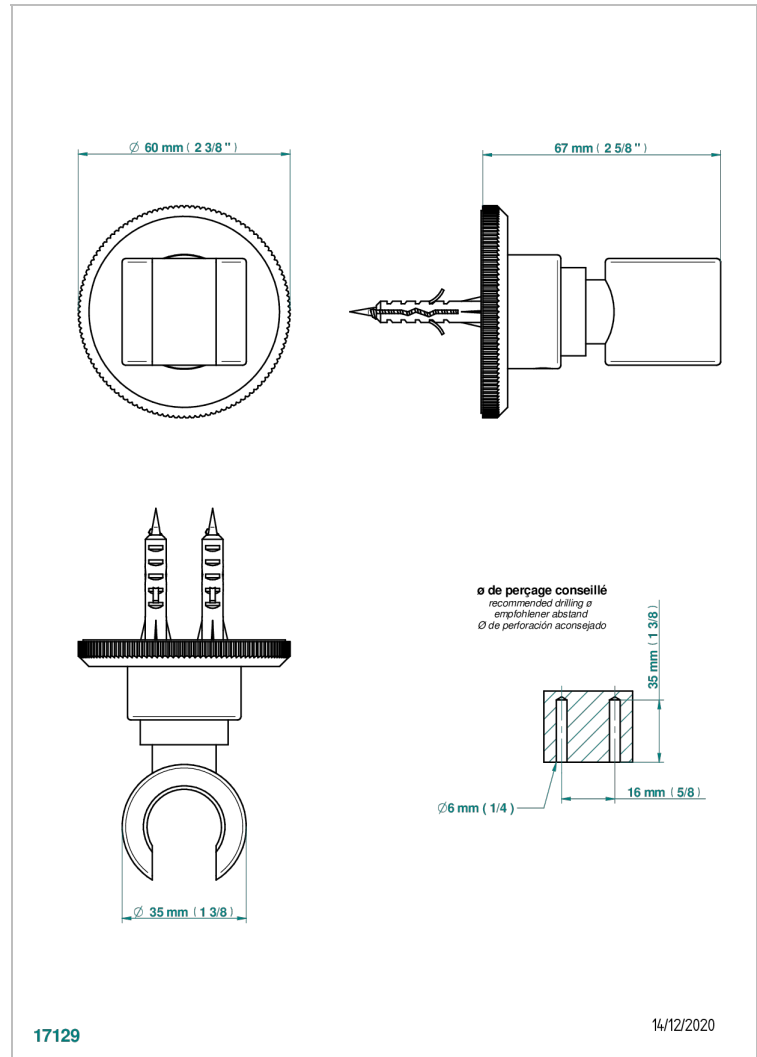

# ART DECO CRYSTAL

A56-53F

Wall mounted fixed support bracket for handshower

THG<sup>®</sup>  
PARIS

17129

14/12/2020

## CHARACTERISTIC

- Art Déco Crystal
- Wall mounted fixed support bracket for handshower