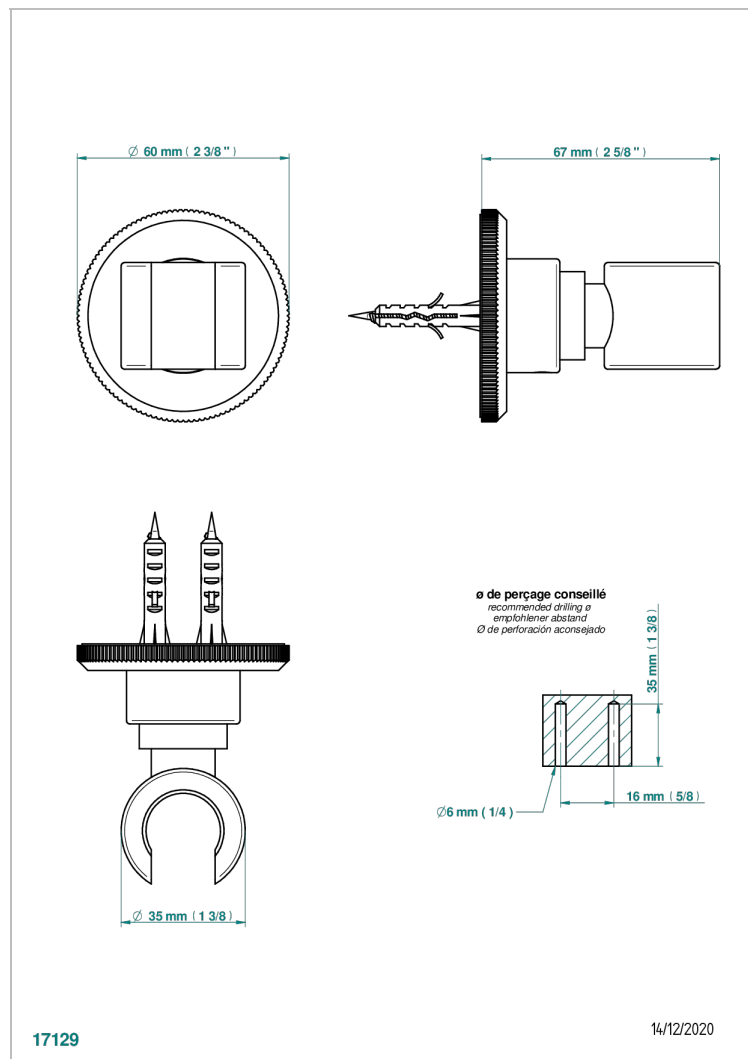

ART DECO WITH LEVER HANDLES

A55-53F

Wall mounted fixed support bracket for handshower

17129

14/12/2020

CHARACTERISTIC

- Art Déco with lever handles
- Wall mounted fixed support bracket for handshower

AVAILABLE FINITIONS