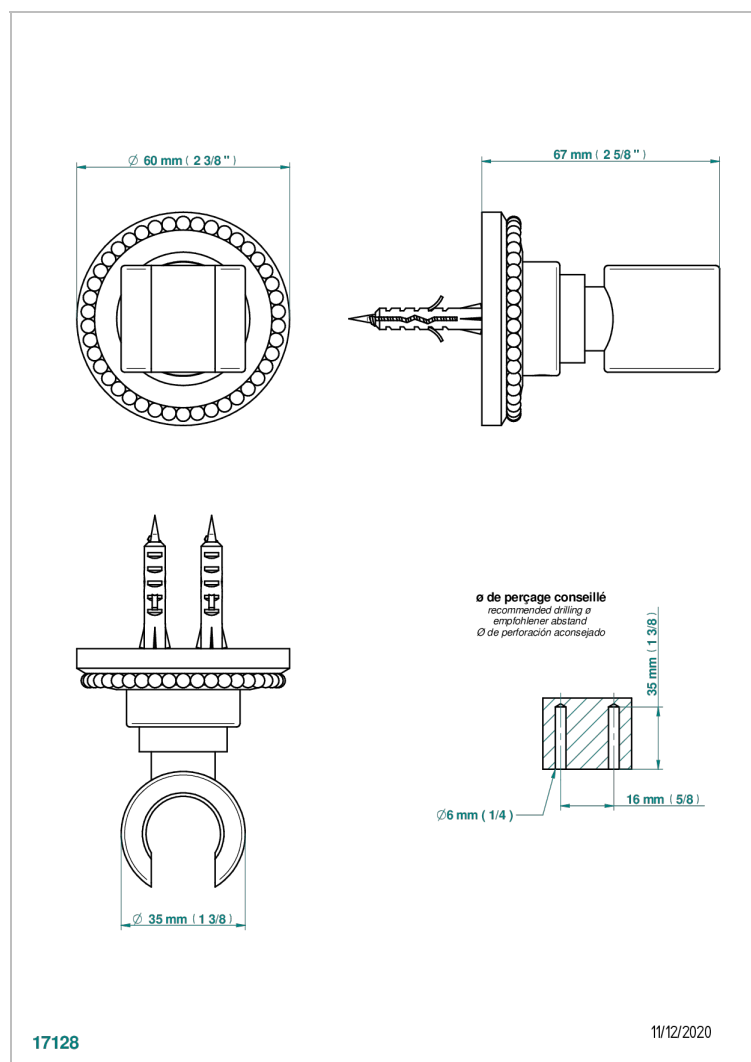

MONTE CARLO, WHITE GOLD PORCELAIN

U8C-53F

Wall mounted fixed support bracket for handshower

CHARACTERISTIC

- Monte Carlo, white gold porcelain
- Wall mounted fixed support bracket for handshower

AVAILABLE FINITIONS

Black ceram - D30
Chrome polished - A02
Chrome polished / gold polished - G02
Copper antique matt, coated - H07
Gold mat - F07
Gold polished - F01

Light coated bronze - D01
Matt chrome (American satin) - C02
Matt nickel (American satin) - C01
Nickel antique / Sovereign - H28
Nickel polished - B01
Soft gold - F30