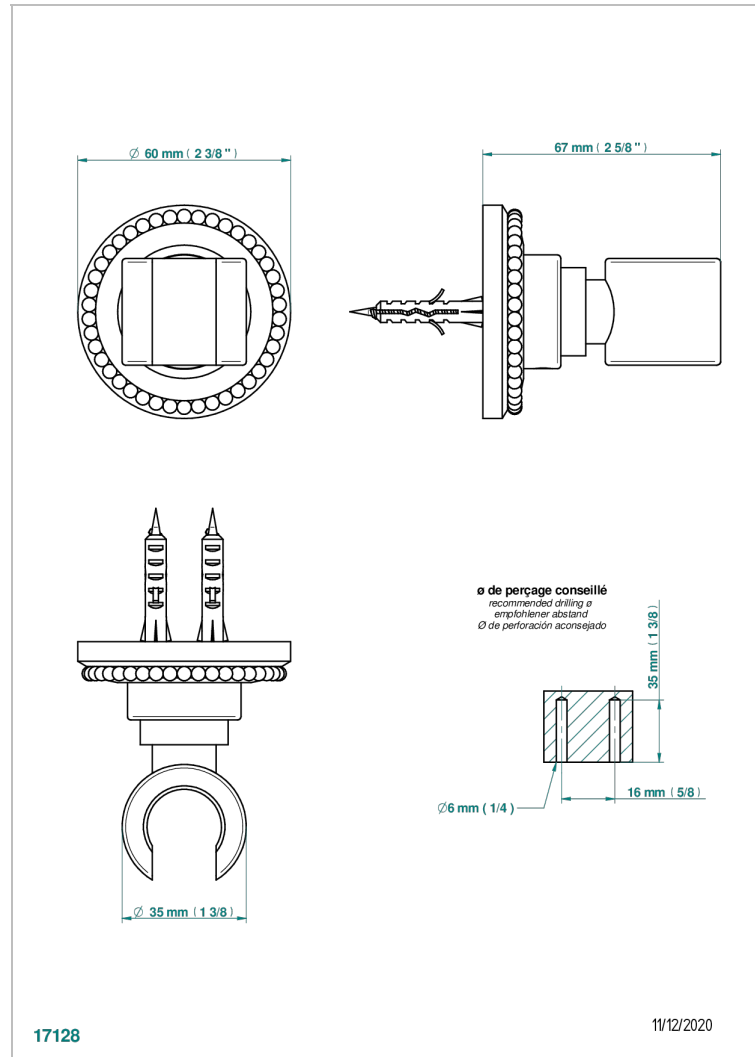

MONTE CARLO, GOLD PORCELAIN

U8B-53F

Wall mounted fixed support bracket for handshower

THG[®]
PARIS

CHARACTERISTIC

- Monte Carlo, gold porcelain
- Wall mounted fixed support bracket for handshower

AVAILABLE FINITIONS

Black ceram - D30
Chrome polished - A02
Chrome polished / gold polished - G02
Copper antique matt, coated - H07
Gold mat - F07
Gold polished - F01

Light coated bronze - D01
Matt chrome (American satin) - C02
Matt nickel (American satin) - C01
Nickel antique / Sovereign - H28
Nickel polished - B01
Soft gold - F30