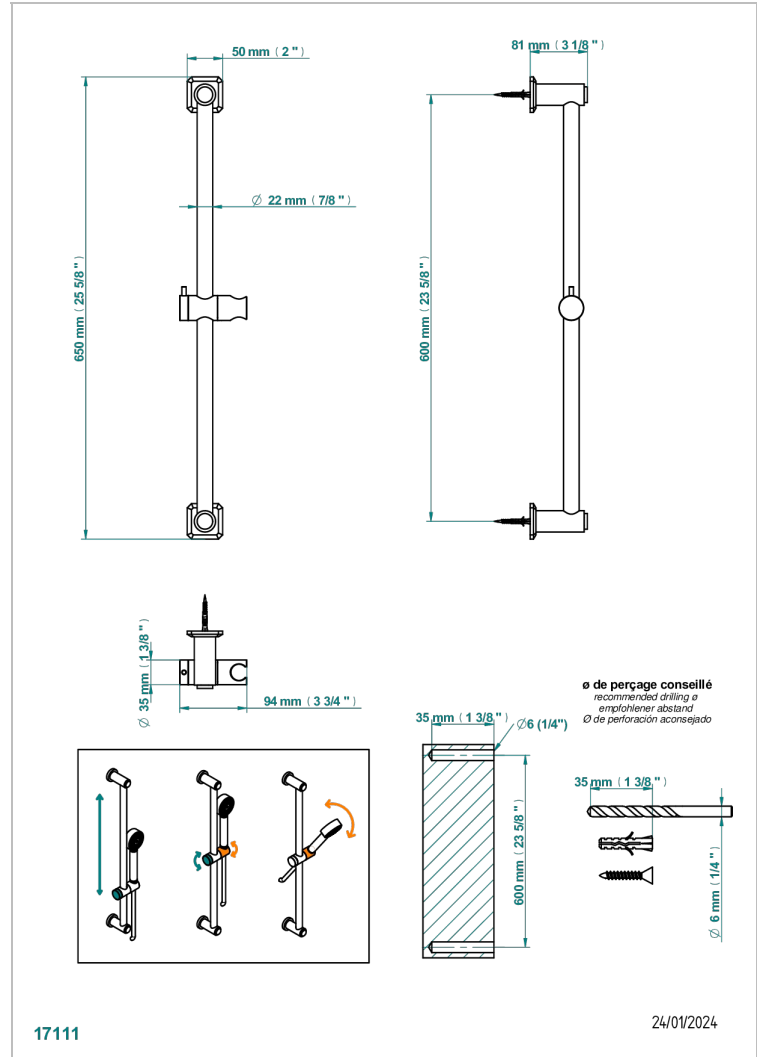

METROPOLIS CLEAR CRYSTAL WITH LEVER HANDLES

A2B-258

60 cm SLIDE BAR AND HOOK

CHARACTERISTIC

- Métropolis Clear crystal with lever handles
- 60 cm SLIDE BAR AND HOOK

AVAILABLE FINITIONS

Black ceram - D30
Blush PVD - H62
Brass color PVD - H49
Brown bronze color PVD - F33
Chrome polished - A02
Chrome polished / gold polished - G02

Matt nickel color PVD - H56
Nickel antique / Sovereign - H28
Nickel color PVD - H55
Nickel polished - B01
Soft gold - F30
Soft matt gold - F31

Umber PVD - H66