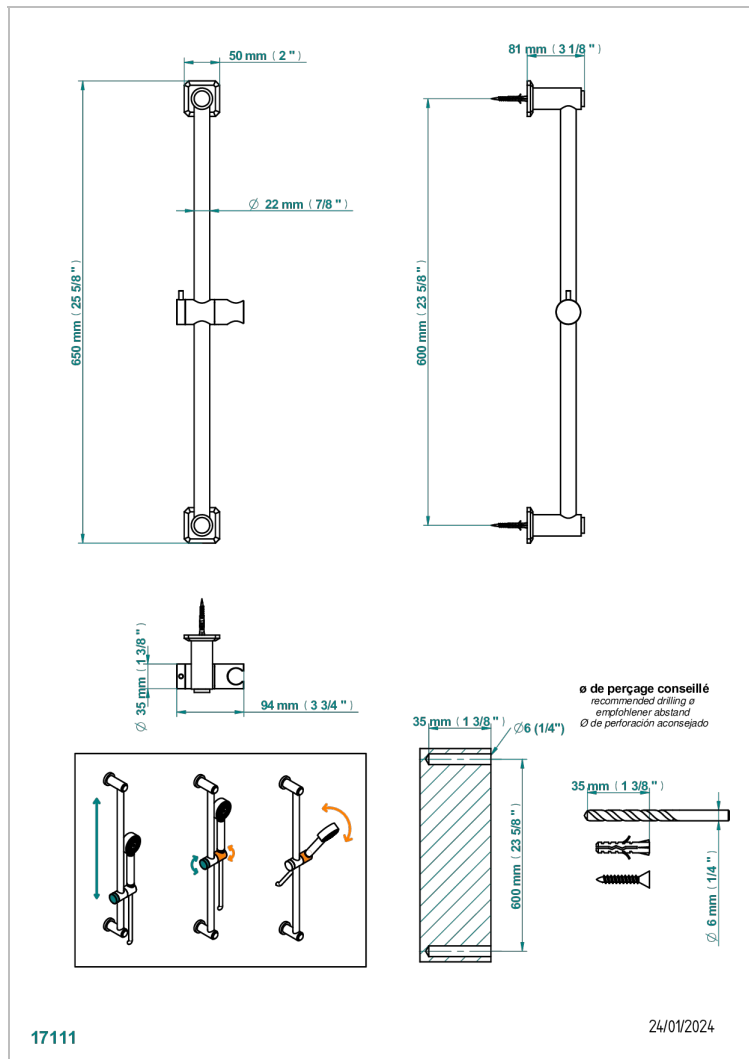

METROPOLIS CLEAR CRYSTAL

A2A-258

Slide bar and hook

CHARACTERISTIC

- Métropolis Clear crystal
- Slide bar and hook

AVAILABLE FINITIONS

Antique nickel - H28
Black ceram - D30
Blush PVD - H62
Brass color PVD - H49
Brown bronze color PVD - F33
Gold color PVD - H52