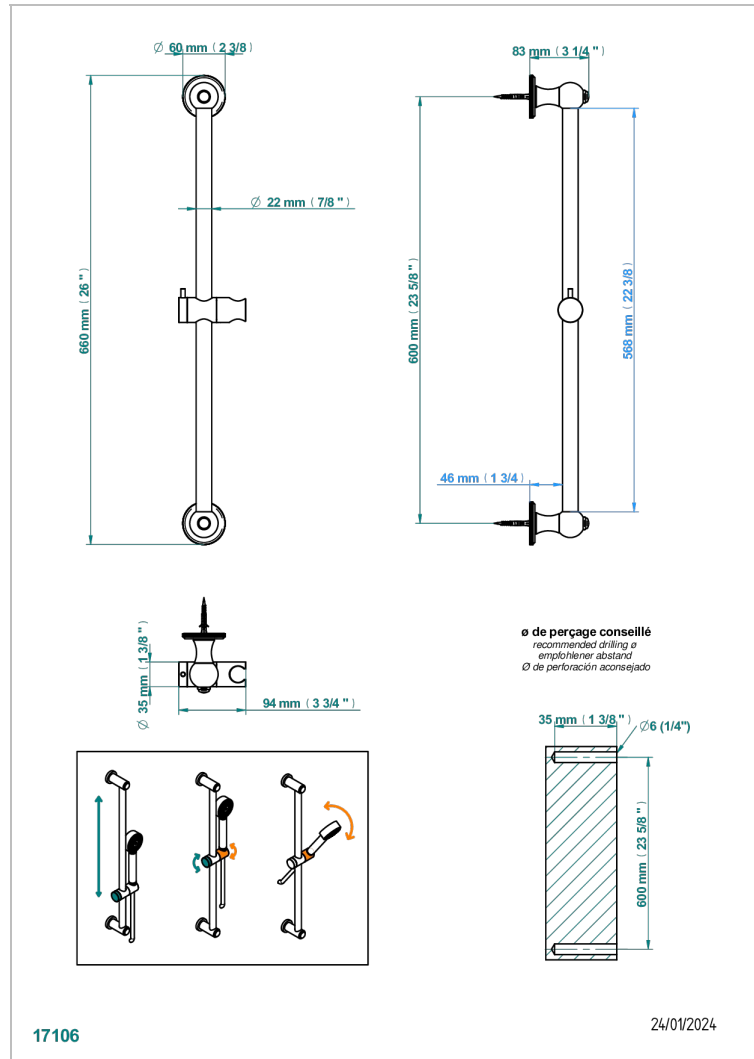

TRADITION WITH LEVER HANDLES

A58-258

60 cm SLIDE BAR AND HOOK

CHARACTERISTIC

- Tradition with lever handles
- 60 cm SLIDE BAR AND HOOK

AVAILABLE FINITIONS

Black ceram - D30
Blush PVD - H62
Brass color PVD - H49
Brown bronze color PVD - F33
Chrome polished - A02
Chrome polished / gold polished - G02