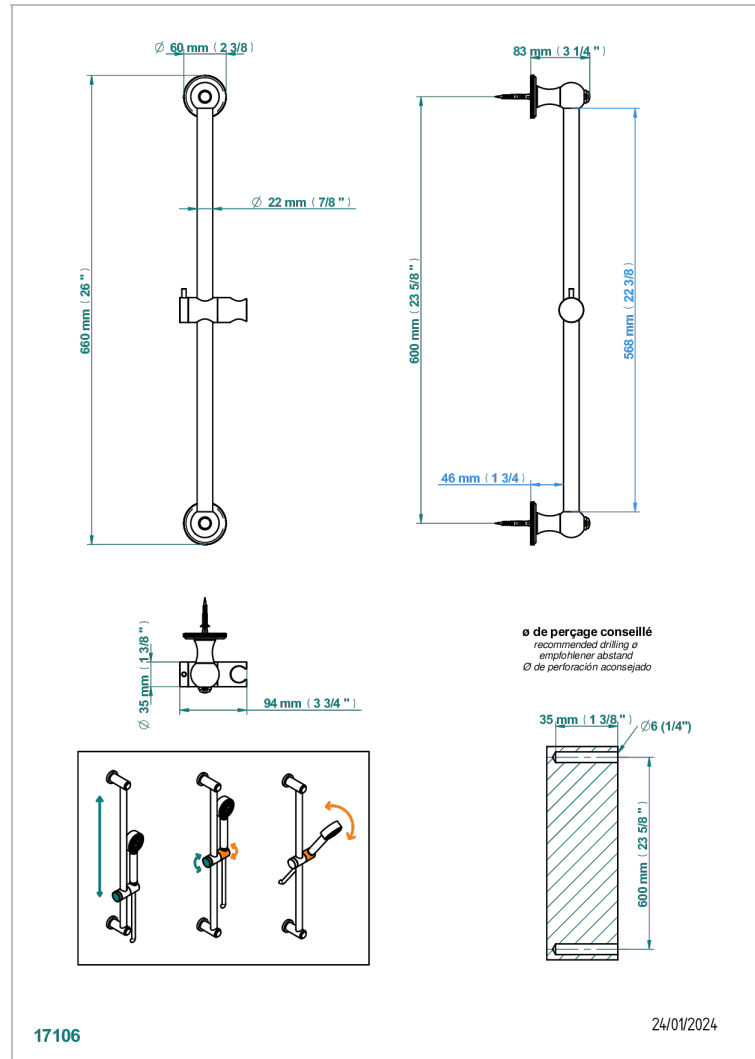

ART DECO CRYSTAL

A56-258

60 cm SLIDE BAR AND HOOK

CHARACTERISTIC

- Art Déco Crystal
- 60 cm SLIDE BAR AND HOOK

AVAILABLE FINITIONS

Black ceram - D30
Blush PVD - H62
Brass color PVD - H49
Brown bronze color PVD - F33
Chrome polished - A02
Chrome polished / gold polished - G02