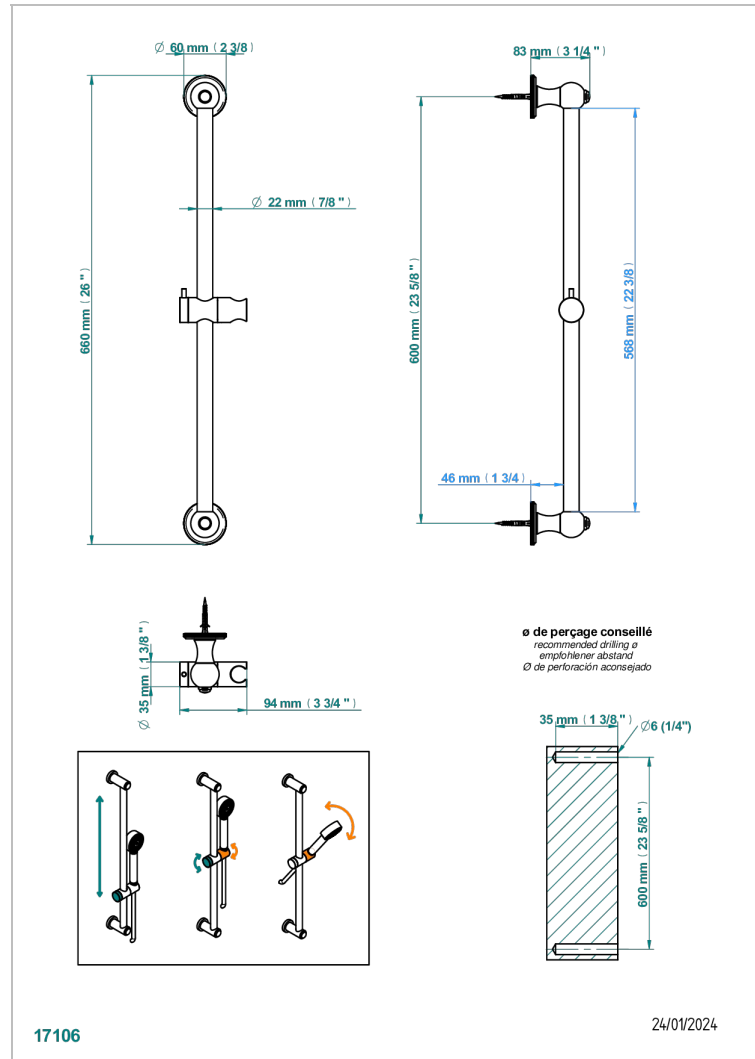

ART DECO CRYSTAL

A56-258

Slide bar and hook

CHARACTERISTIC

- Art Déco Crystal
- Slide bar and hook

AVAILABLE FINITIONS

Antique nickel - H28
Black ceram - D30
Blush PVD - H62
Brass color PVD - H49
Brown bronze color PVD - F33
Gold color PVD - H52