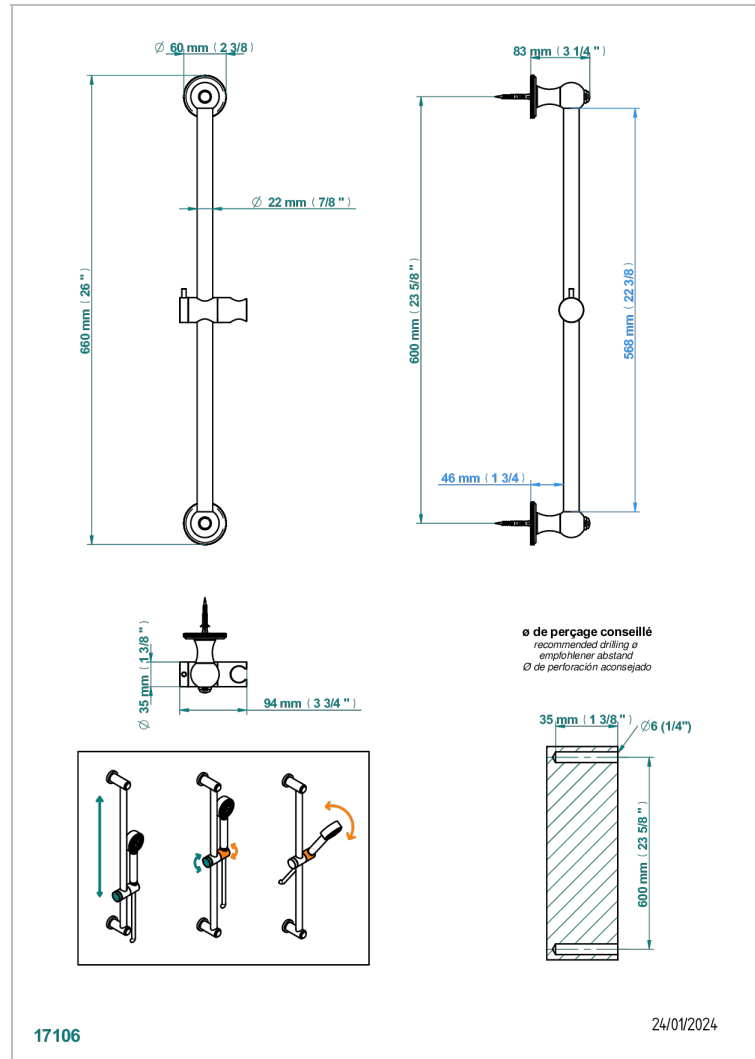

ART DECO WITH LEVER HANDLES

A55-258

60 cm SLIDE BAR AND HOOK

CHARACTERISTIC

- Art Déco with lever handles
- 60 cm SLIDE BAR AND HOOK

AVAILABLE FINITIONS

Black ceram - D30
Blush PVD - H62
Brass color PVD - H49
Brown bronze color PVD - F33
Chrome polished - A02
Chrome polished / gold polished - G02