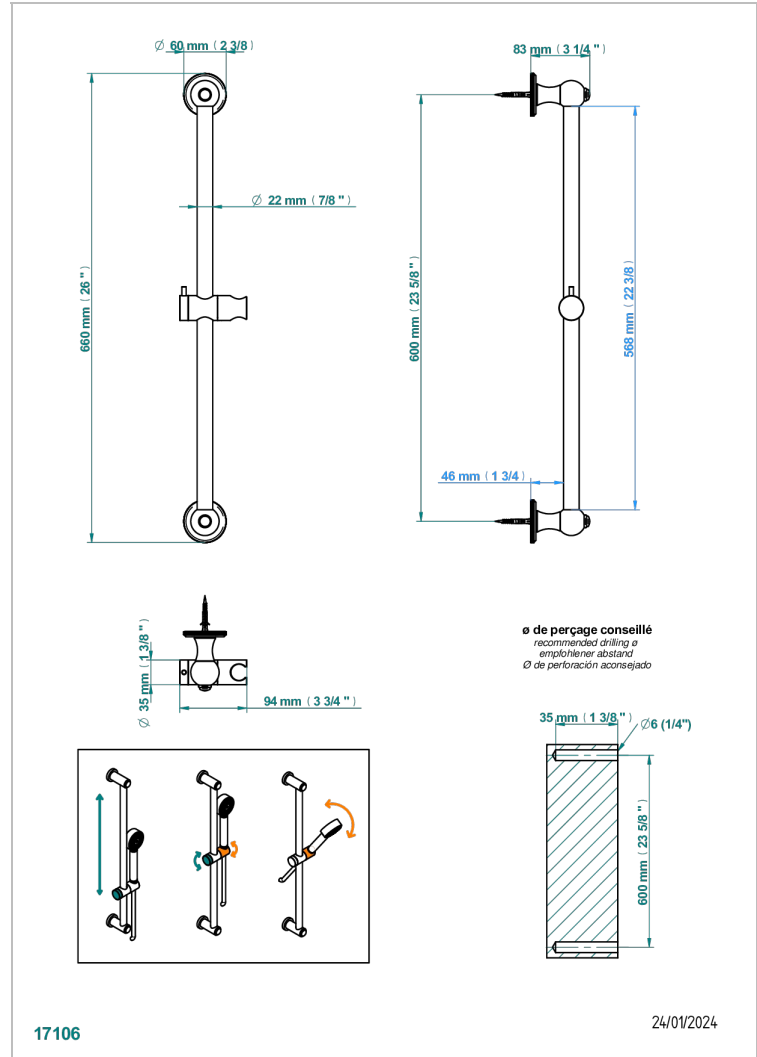

ART DECO WITH LEVER

A55-258

Slide bar and hook

CHARACTERISTIC

- Art Déco with lever
- Slide bar and hook

AVAILABLE FINITIONS

Antique nickel - H28
Black ceram - D30
Blush PVD - H62
Brass color PVD - H49
Brown bronze color PVD - F33
Gold color PVD - H52