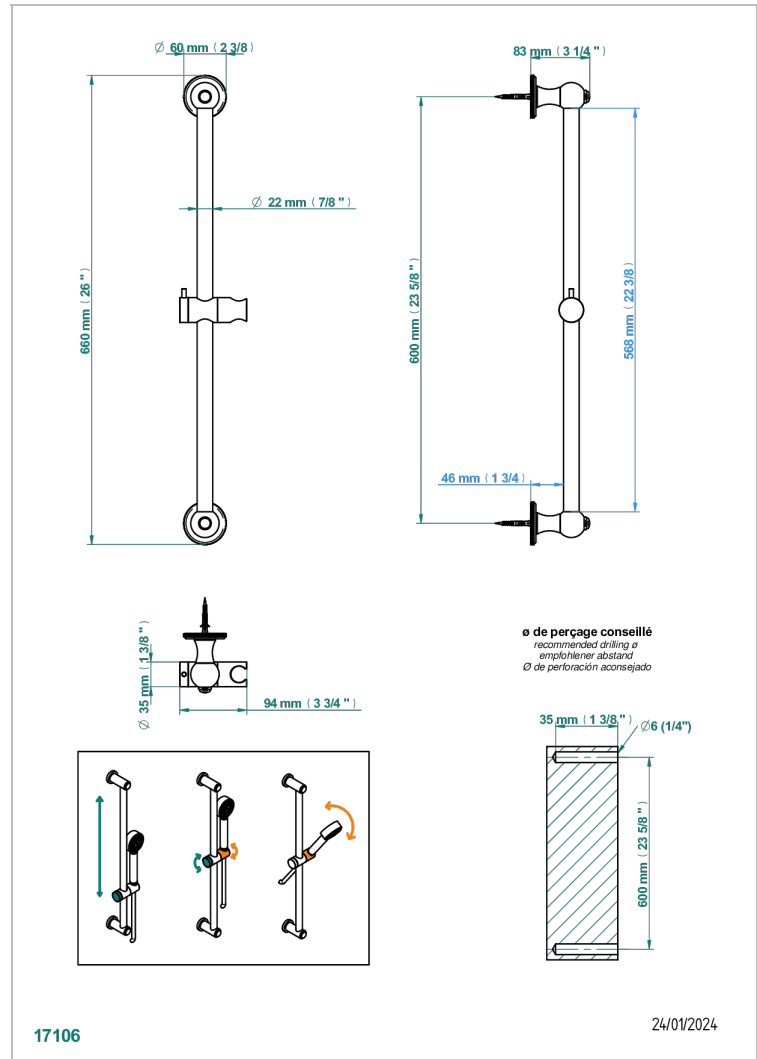

ART DECO

A54-258

60 cm SLIDE BAR AND HOOK

THG[®]
PARIS

CHARACTERISTIC

- Art Déco
- 60 cm SLIDE BAR AND HOOK

AVAILABLE FINITIONS

Black ceram - D30
Blush PVD - H62
Brass color PVD - H49
Brown bronze color PVD - F33
Chrome polished - A02
Chrome polished / gold polished - G02