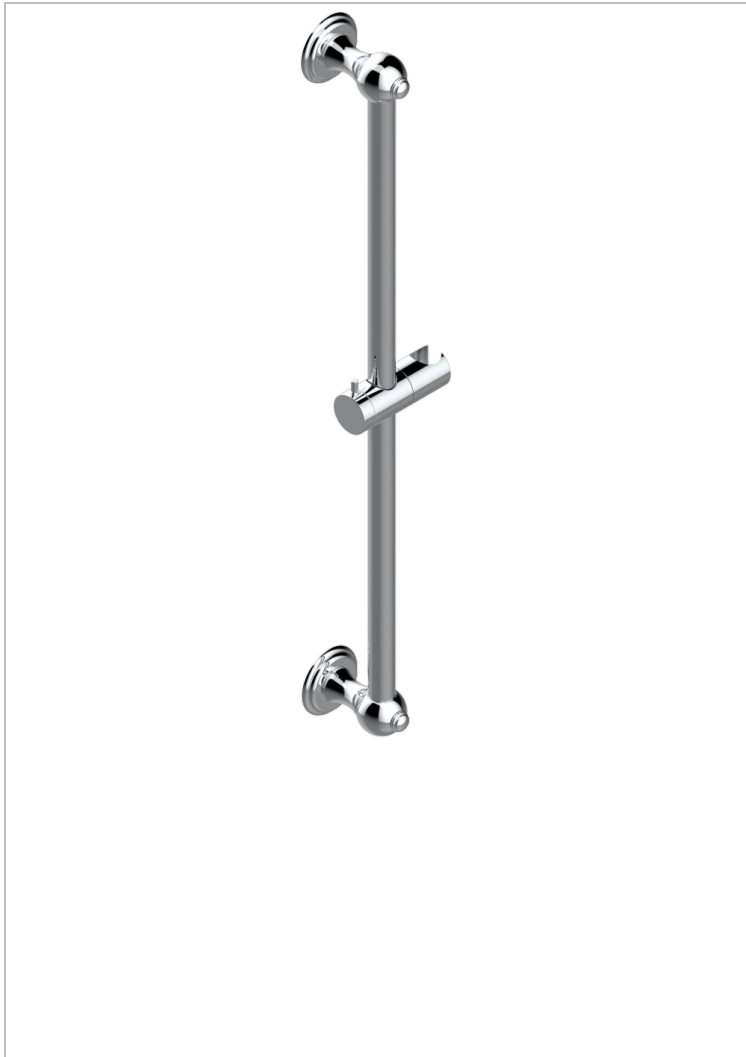

TROCADERO LAPIS LAZULI

U7B-258

60 cm SLIDE BAR AND HOOK

THG[®]
PARIS

CHARACTERISTIC

- Trocadero Lapis Lazuli
- 60 cm SLIDE BAR AND HOOK

AVAILABLE FINITIONS

Black ceram - D30
Blush PVD - H62
Brass color PVD - H49
Brown bronze color PVD - F33
Chrome polished - AO2
Chrome polished / gold polished - G02

Gold color PVD - H52
Gold mat - F07
Gold polished - F01
Graphite PVD - H64
Matt Umber PVD - H67
Matt blush PVD - H60

Matt brass color PVD - H50
Matt brown bronze color PVD - F34
Matt chrome (American satin) - C02
Matt gold color PVD - H53
Matt graphite PVD - H65
Matt nickel (American satin) - C01

Matt nickel color PVD - H56
Nickel antique / Sovereign - H28
Nickel color PVD - H55
Nickel polished - B01
Soft gold - F30
Soft matt gold - F31

Umber PVD - H66