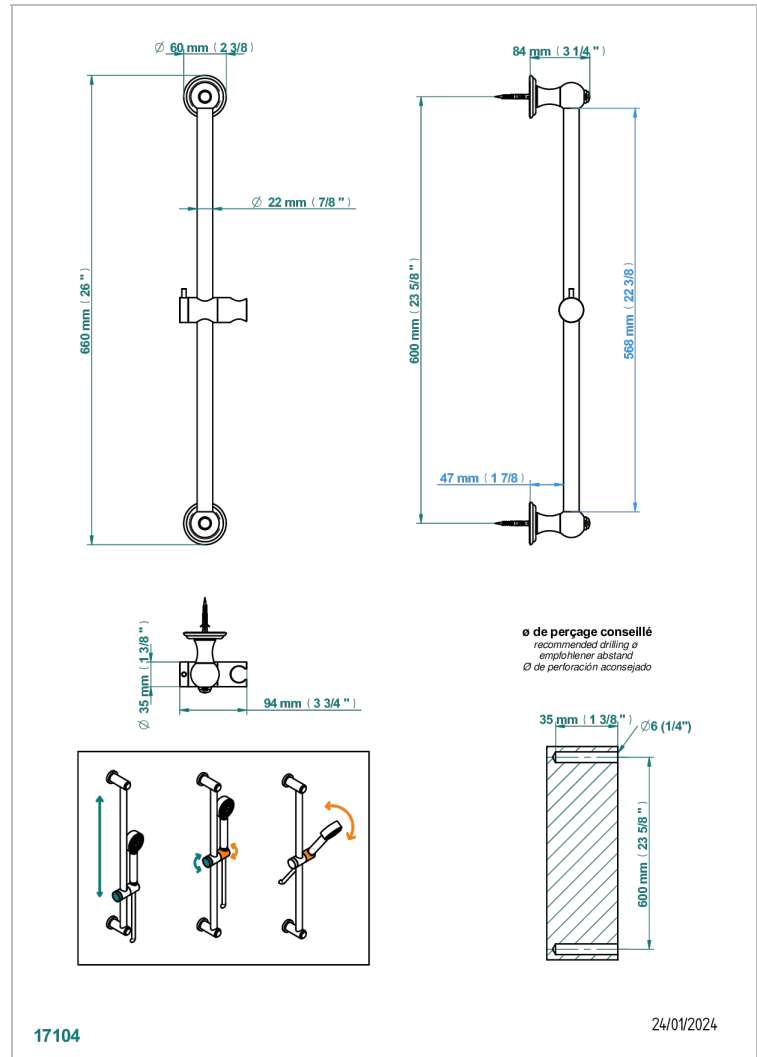

TROCADERO LAPIS LAZULI

U7B-258

60 cm SLIDE BAR AND HOOK

THG[®]
PARIS

CHARACTERISTIC

- Trocadero Lapis Lazuli
- 60 cm SLIDE BAR AND HOOK

AVAILABLE FINITIONS

Black ceram - D30
Blush PVD - H62
Brass color PVD - H49
Brown bronze color PVD - F33
Chrome polished - AO2
Chrome polished / gold polished - G02