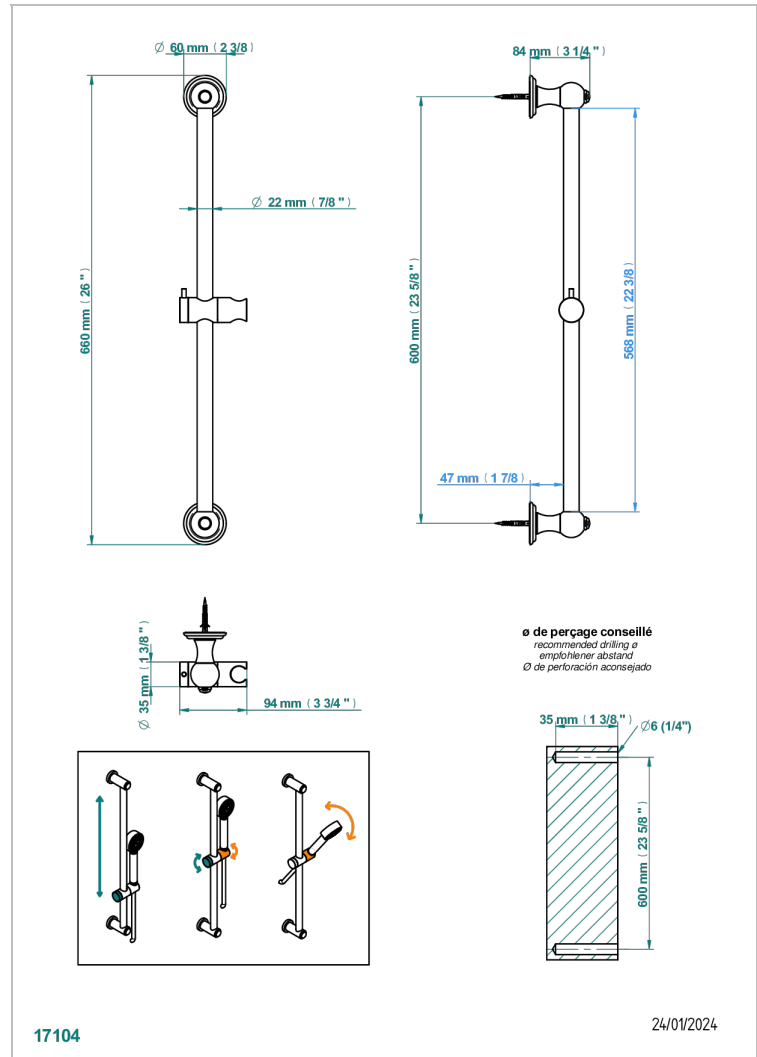

DUOMO CRYSTAL

U4F-258

60 cm SLIDE BAR AND HOOK

THG[®]
PARIS

CHARACTERISTIC

- Duomo Crystal
- 60 cm SLIDE BAR AND HOOK

AVAILABLE FINITIONS

Black ceram - D30
Blush PVD - H62
Brass color PVD - H49
Brown bronze color PVD - F33
Chrome polished - A02
Chrome polished / gold polished - G02