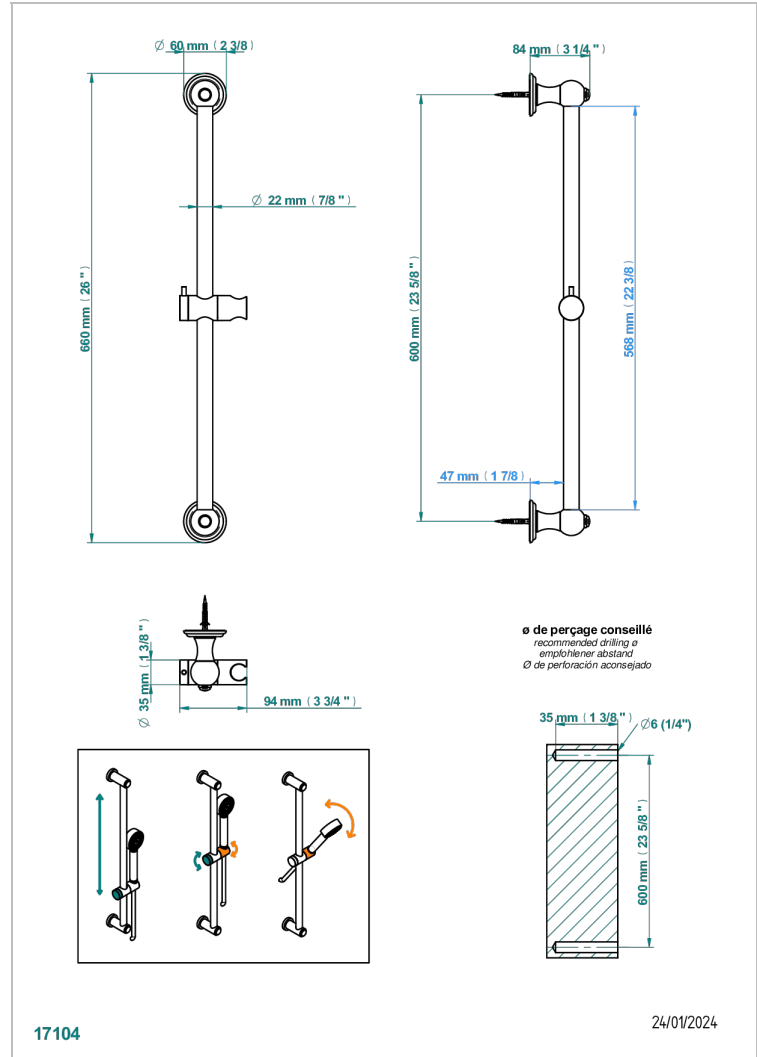

CHEVERNY BLACK ONYX

U1V-258

60 cm SLIDE BAR AND HOOK

CHARACTERISTIC

- Cheverny black Onyx
- 60 cm SLIDE BAR AND HOOK

AVAILABLE FINITIONS

Black ceram - D30
Blush PVD - H62
Brass color PVD - H49
Brown bronze color PVD - F33
Chrome polished - A02
Chrome polished / gold polished - G02

Matt nickel color PVD - H56
Nickel antique / Sovereign - H28
Nickel color PVD - H55
Nickel polished - B01
Soft gold - F30
Soft matt gold - F31

Umber PVD - H66