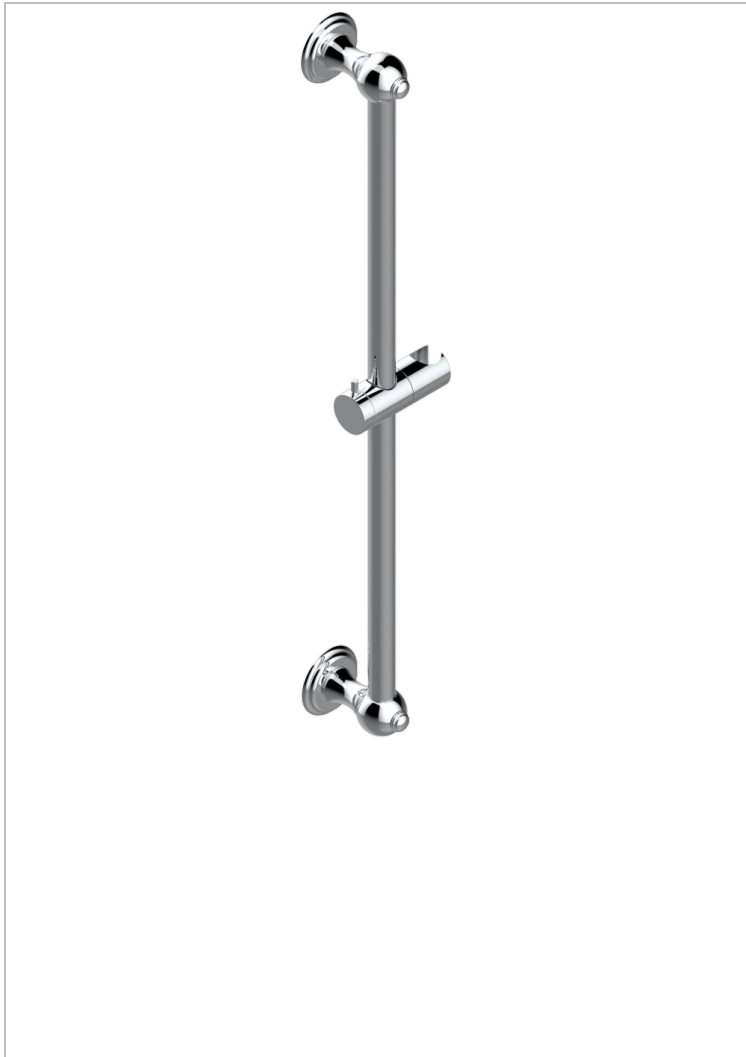

CHEVERNY BLACK ONYX

U1V-258

60 cm SLIDE BAR AND HOOK

CHARACTERISTIC

- Cheverny black Onyx
- 60 cm SLIDE BAR AND HOOK

AVAILABLE FINITIONS

Black ceram - D30
Blush PVD - H62
Brass color PVD - H49
Brown bronze color PVD - F33
Chrome polished - A02
Chrome polished / gold polished - G02

Gold color PVD - H52
Gold mat - F07
Gold polished - F01
Graphite PVD - H64
Matt Umber PVD - H67
Matt blush PVD - H60

Matt brass color PVD - H50
Matt brown bronze color PVD - F34
Matt chrome (American satin) - C02
Matt gold color PVD - H53
Matt graphite PVD - H65
Matt nickel (American satin) - C01

Matt nickel color PVD - H56
Nickel antique / Sovereign - H28
Nickel color PVD - H55
Nickel polished - B01
Soft gold - F30
Soft matt gold - F31

Umber PVD - H66