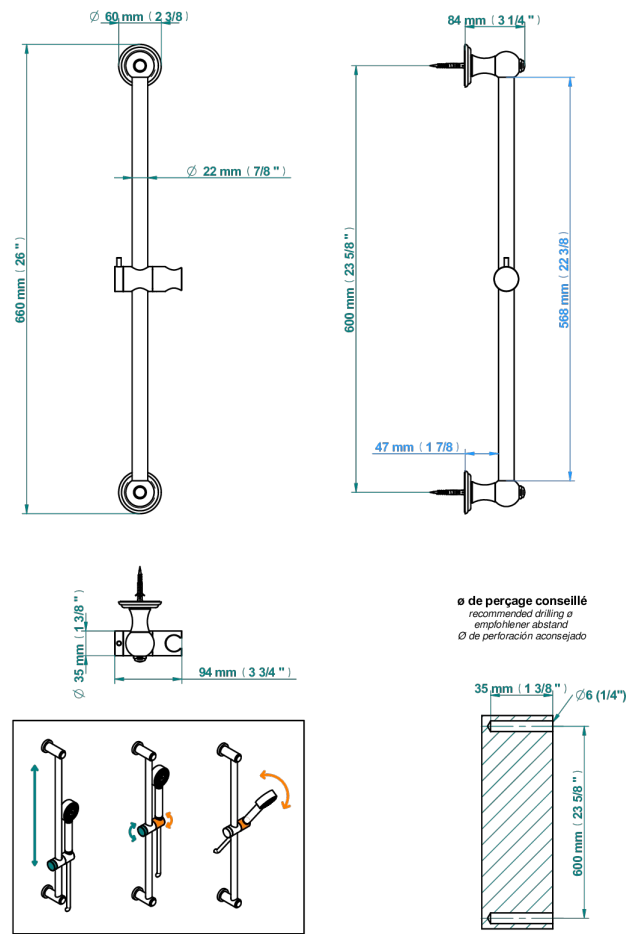

# SULLY WHITE ONYX

U1S-258

60 cm SLIDE BAR AND HOOK

THG<sup>®</sup>  
PARIS

17104

24/01/2024

## CHARACTERISTIC

- Sully white onyx
- 60 cm SLIDE BAR AND HOOK