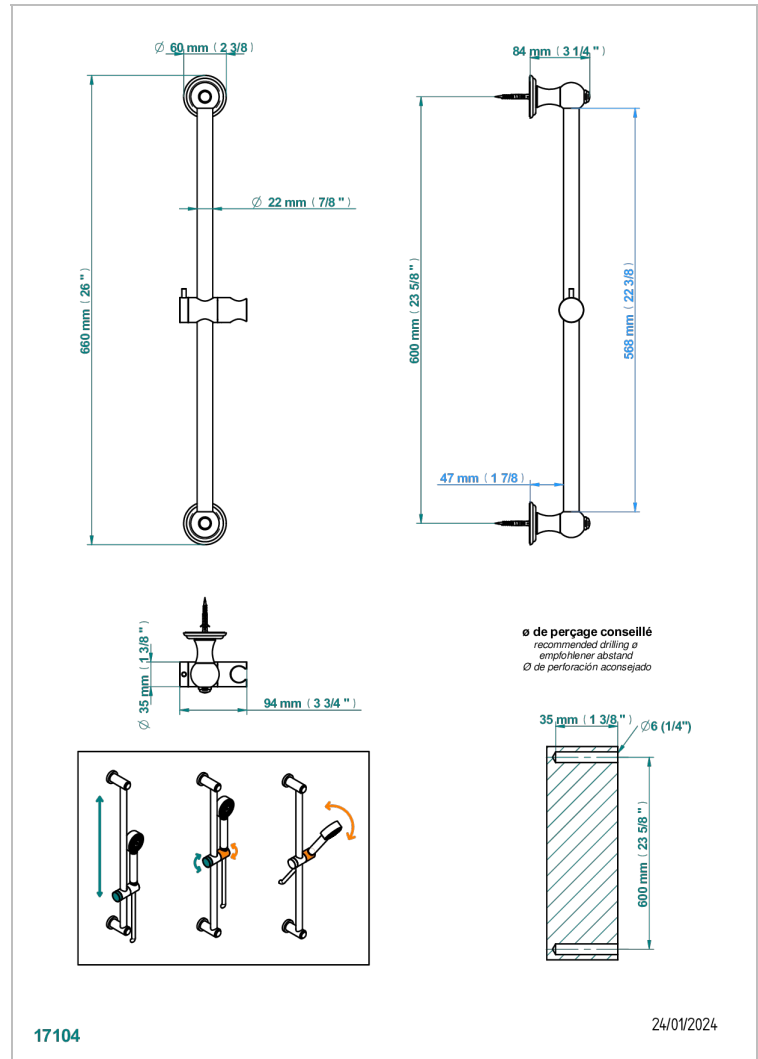

MANDARINE CRISTALLIA DIAMANT

U1K-258

60 cm SLIDE BAR AND HOOK

THG[®]
PARIS

CHARACTERISTIC

- Mandarin Cristallia Diamant
- 60 cm SLIDE BAR AND HOOK

AVAILABLE FINITIONS

Black ceram - D30
Blush PVD - H62
Brass color PVD - H49
Brown bronze color PVD - F33
Chrome polished - A02
Chrome polished / gold polished - G02