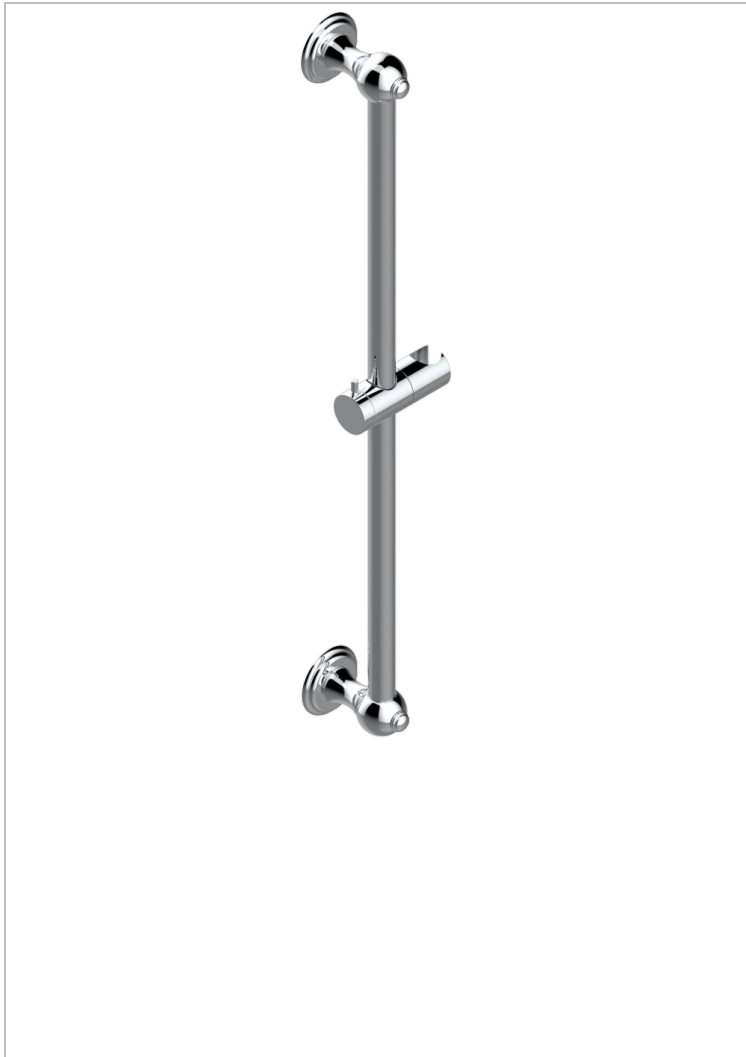

MANDARINE CRISTALLIA DIAMANT

U1K-258

Slide bar and hook

CHARACTERISTIC

- Mandarine Cristallia Diamant
- Slide bar and hook

AVAILABLE FINITIONS

Antique nickel - H28
Black ceram - D30
Blush PVD - H62
Brass color PVD - H49
Brown bronze color PVD - F33
Gold color PVD - H52

Graphite PVD - H64
Lacquered light bronze - D01
Matt Umber PVD - H67
Matt blush PVD - H60
Matt brass color PVD - H50
Matt brown bronze color PVD - F34

Matt chrome - C02
Matt gold - F07
Matt gold color PVD - H53
Matt graphite PVD - H65
Matt nickel (color finish) - C01
Matt nickel color PVD - H56

Nickel color PVD - H55
Polished chrome (color finish) - A02
Polished chrome / Polished gold (color finish) - G02
Polished gold (color finish) - F01
Polished nickel - B01
Soft gold - F30

Soft matt gold - F31
Umber PVD - H66
Varnished matt antique red copper (color finish) - H07