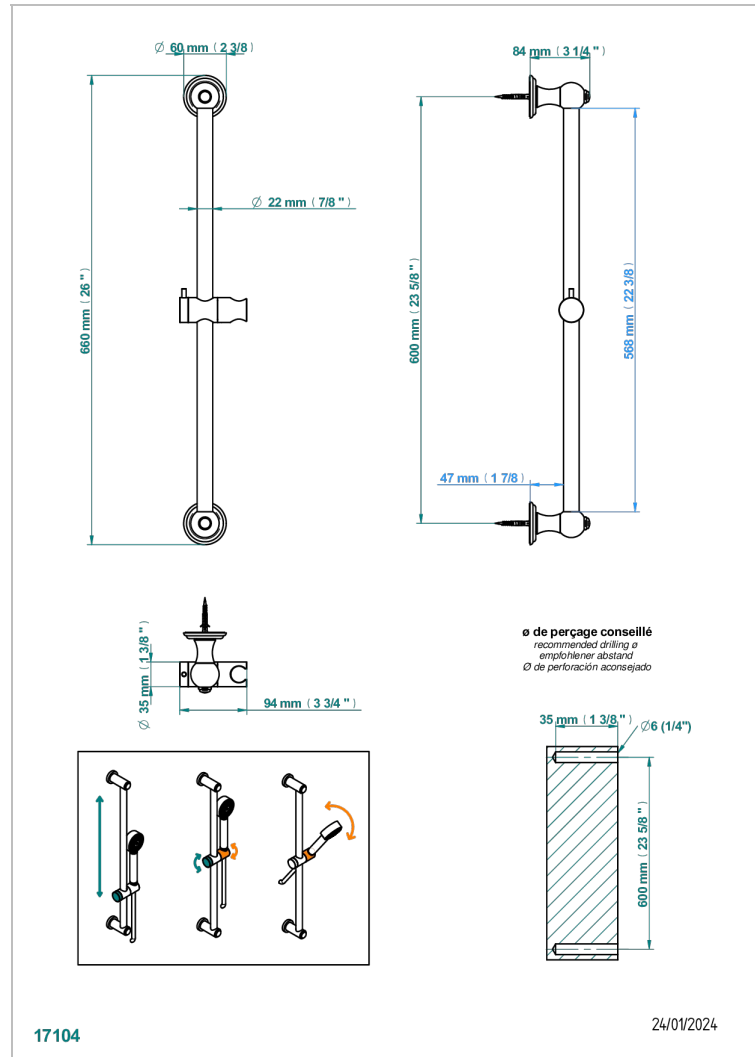

MANDARINE CRISTALLIA DIAMANT

U1K-258

Slide bar and hook

CHARACTERISTIC

- Mandarine Cristallia Diamant
- Slide bar and hook

AVAILABLE FINITIONS

Antique nickel - H28
Black ceram - D30
Blush PVD - H62
Brass color PVD - H49
Brown bronze color PVD - F33
Gold color PVD - H52