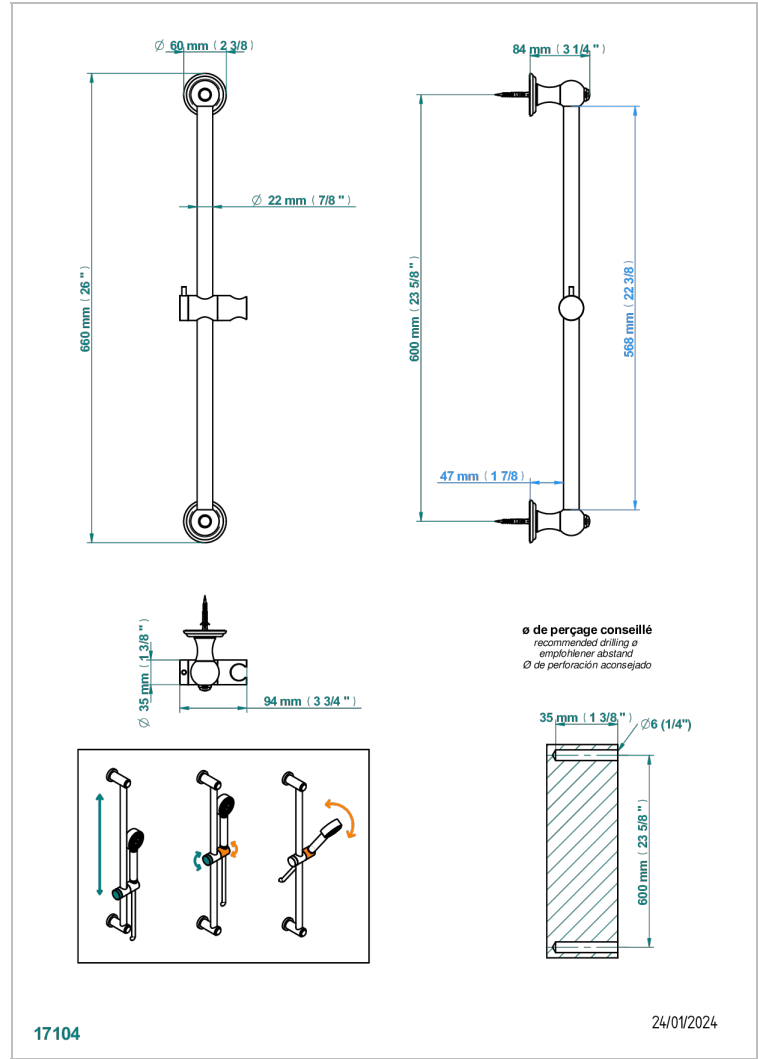

MANDARINE SATINY CRYSTAL

U1E-258

60 cm SLIDE BAR AND HOOK

THG[®]
PARIS

CHARACTERISTIC

- Mandarin Satiny crystal
- 60 cm SLIDE BAR AND HOOK

AVAILABLE FINITIONS

Black ceram - D30
Blush PVD - H62
Brass color PVD - H49
Brown bronze color PVD - F33
Chrome polished - A02
Chrome polished / gold polished - G02