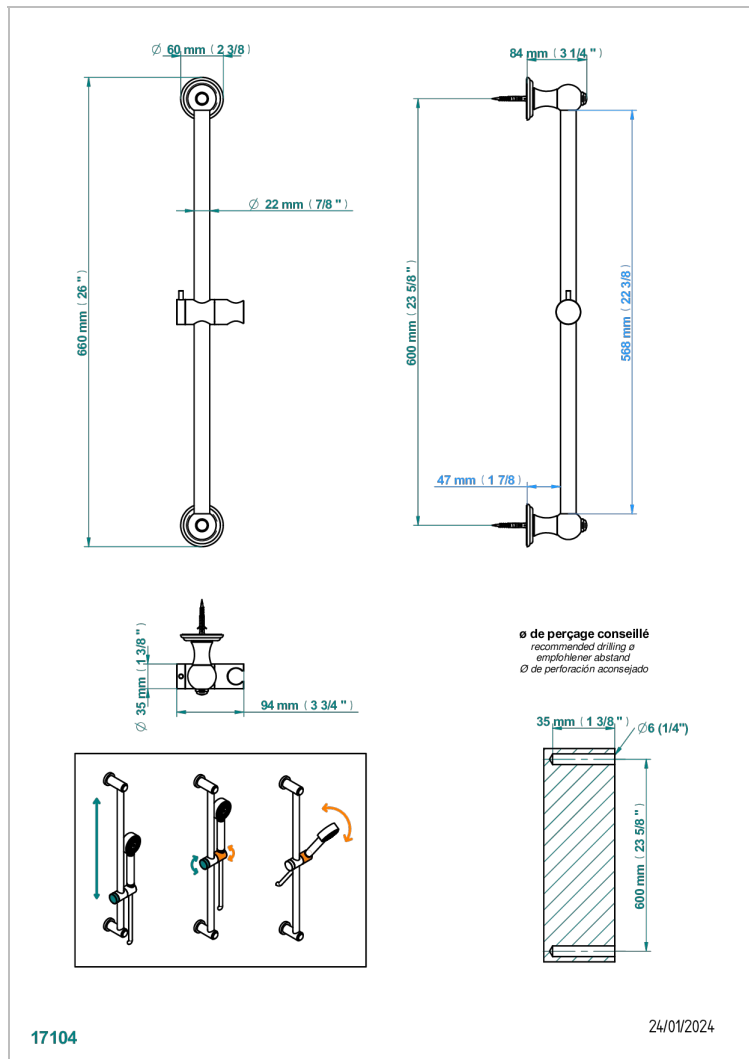

MANDARINE SATIN CRYSTAL

U1E-258

Slide bar and hook

THG[®]
PARIS

CHARACTERISTIC

- Mandarin Satin crystal
- Slide bar and hook

AVAILABLE FINITIONS

Antique nickel - H28
Black ceram - D30
Blush PVD - H62
Brass color PVD - H49
Brown bronze color PVD - F33
Gold color PVD - H52