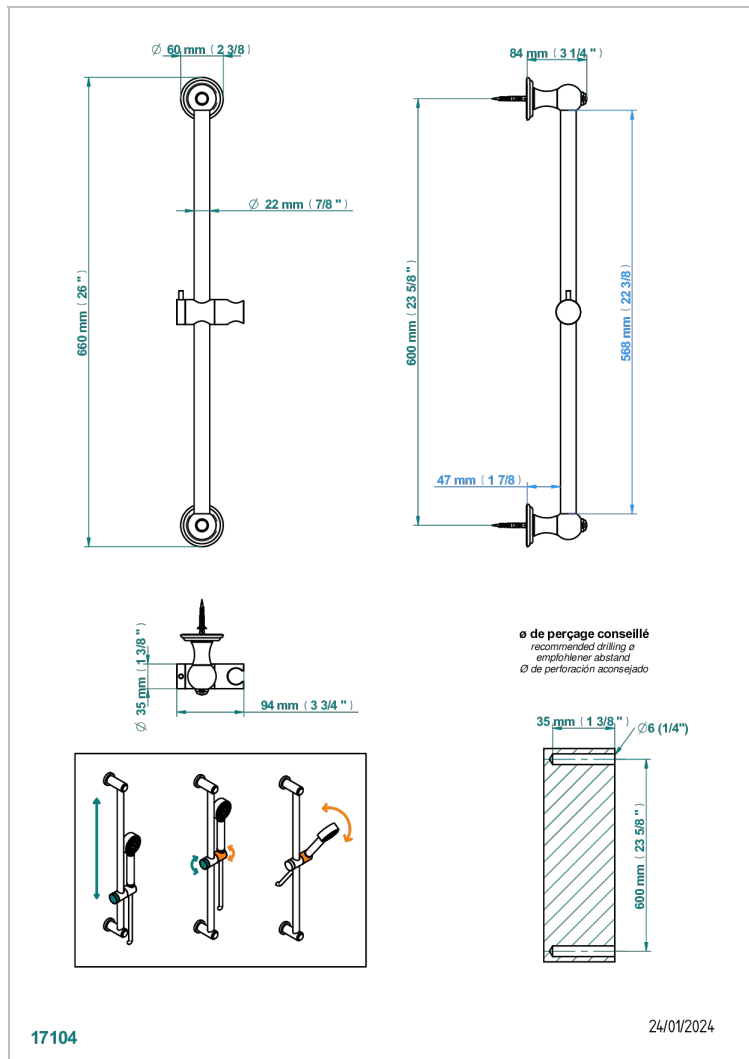

# MANDARINE SATIN CRYSTAL

U1E-258

Slide bar and hook

THG<sup>®</sup>  
PARIS

## CHARACTERISTIC

- Mandarin Satin crystal
- Slide bar and hook