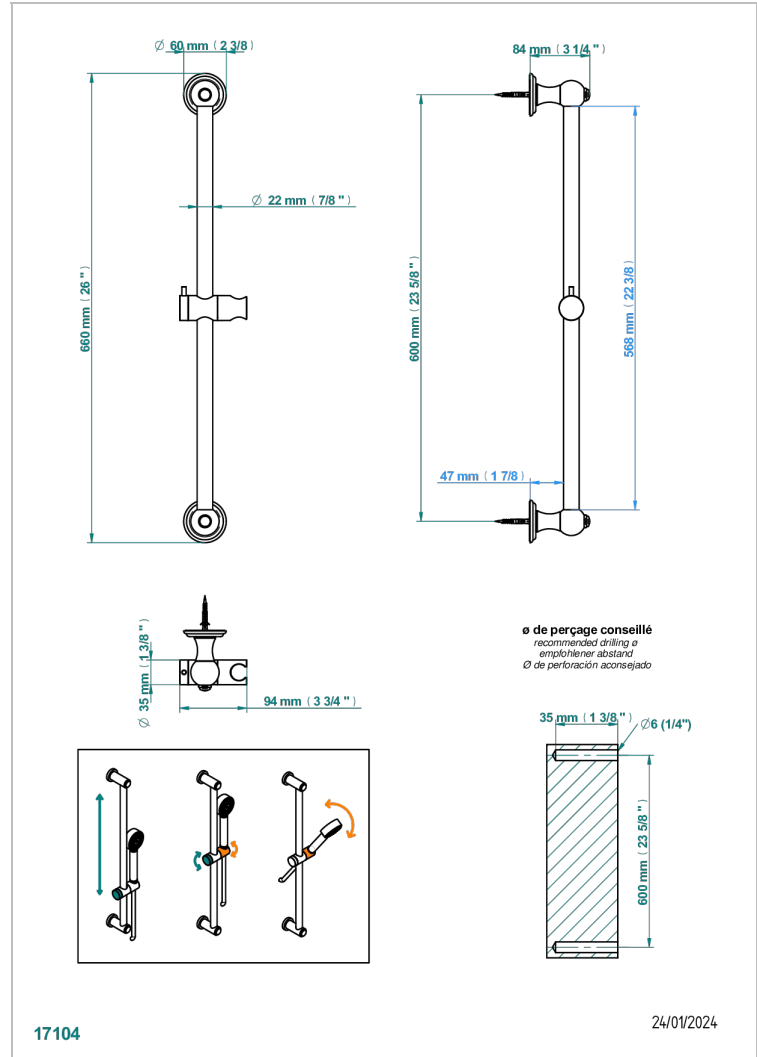

MANDARINE CLEAR CRYSTAL

U1D-258

60 cm SLIDE BAR AND HOOK

THG[®]
PARIS

CHARACTERISTIC

- Mandarin Clear crystal
- 60 cm SLIDE BAR AND HOOK

AVAILABLE FINITIONS

Black ceram - D30
Blush PVD - H62
Brass color PVD - H49
Brown bronze color PVD - F33
Chrome polished - A02
Chrome polished / gold polished - G02