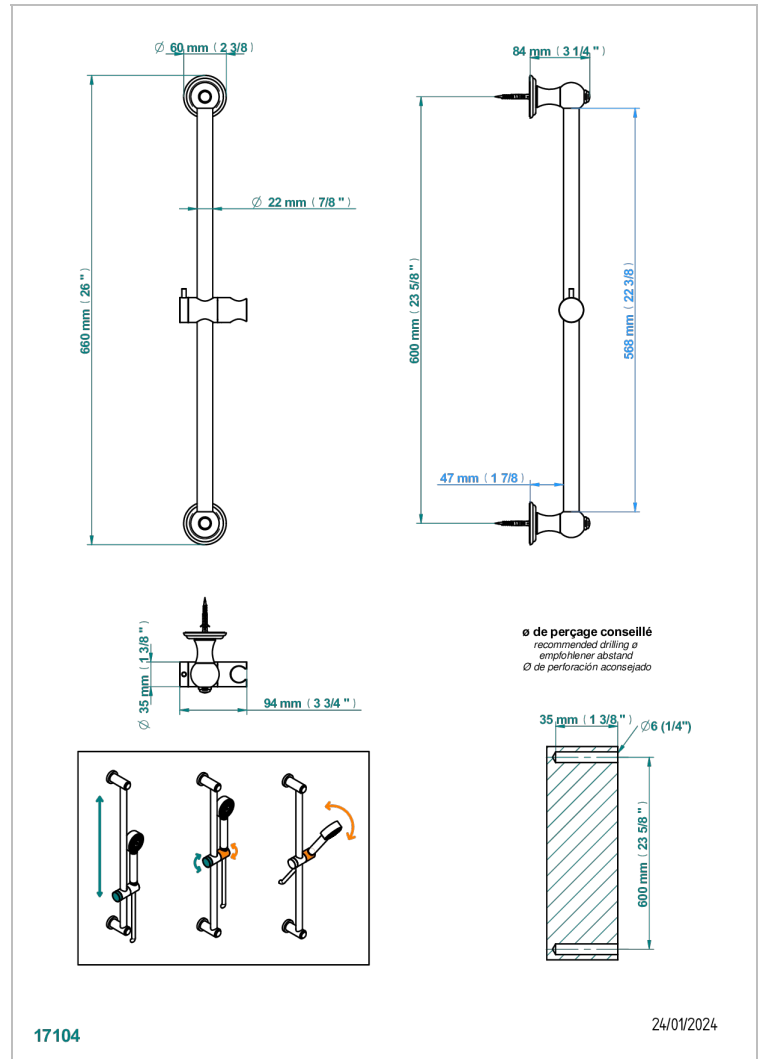

# MANDARINE CLEAR CRYSTAL

U1D-258

Slide bar and hook

THG<sup>®</sup>  
PARIS

## CHARACTERISTIC

- Mandarine Clear crystal
- Slide bar and hook