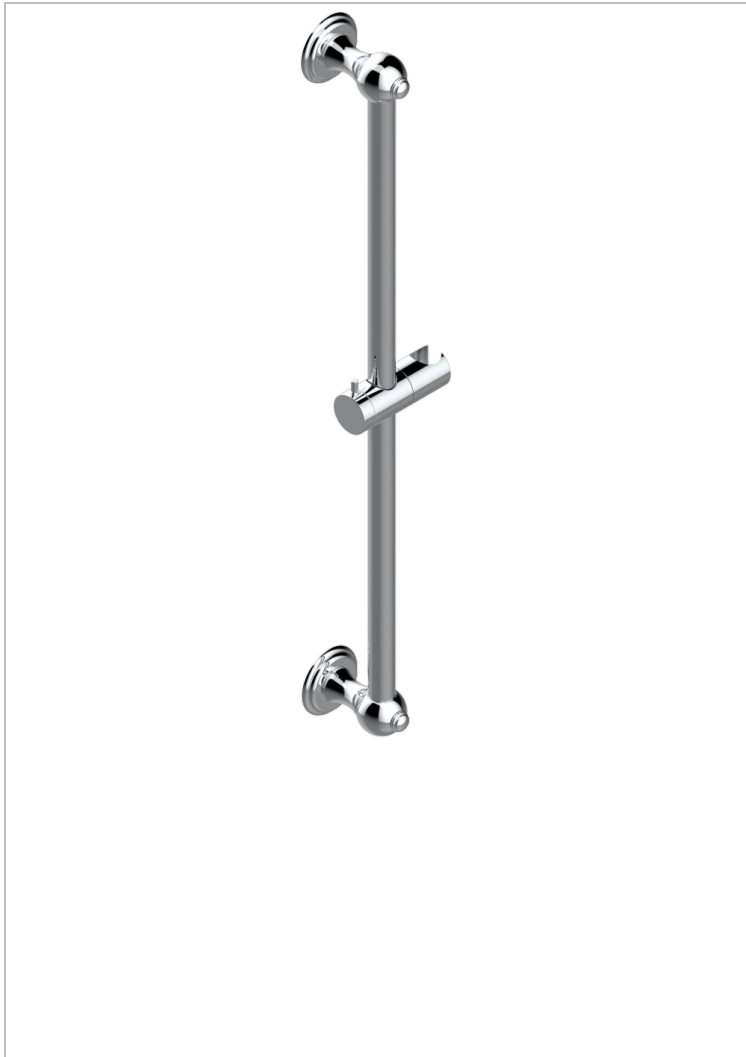

# MANDARINE CLEAR CRYSTAL

U1D-258

Slide bar and hook

THG<sup>®</sup>  
PARIS

## CHARACTERISTIC

- Mandarine Clear crystal
- Slide bar and hook

## AVAILABLE FINITIONS

Antique nickel - H28  
Black ceram - D30  
Blush PVD - H62  
Brass color PVD - H49  
Brown bronze color PVD - F33  
Gold color PVD - H52

Graphite PVD - H64  
Lacquered light bronze - D01  
Matt Umber PVD - H67  
Matt blush PVD - H60  
Matt brass color PVD - H50  
Matt brown bronze color PVD - F34