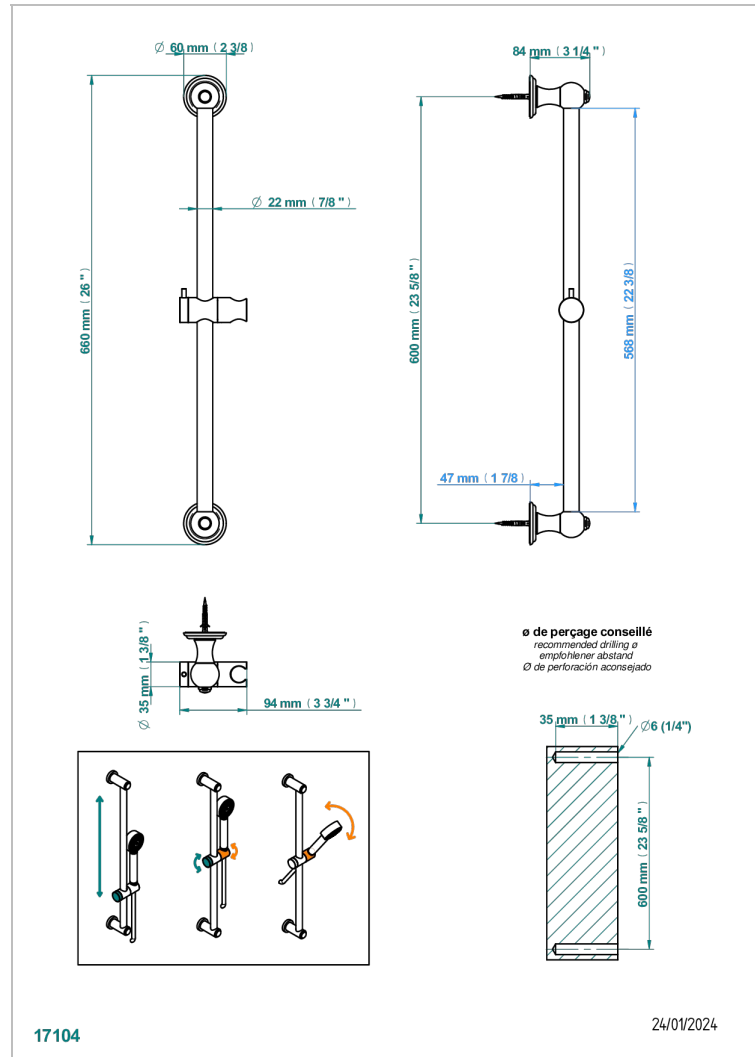

MANDARINE CLEAR CRYSTAL

U1D-258

Slide bar and hook

THG[®]
PARIS

CHARACTERISTIC

- Mandarine Clear crystal
- Slide bar and hook

AVAILABLE FINITIONS

Antique nickel - H28
Black ceram - D30
Blush PVD - H62
Brass color PVD - H49
Brown bronze color PVD - F33
Gold color PVD - H52