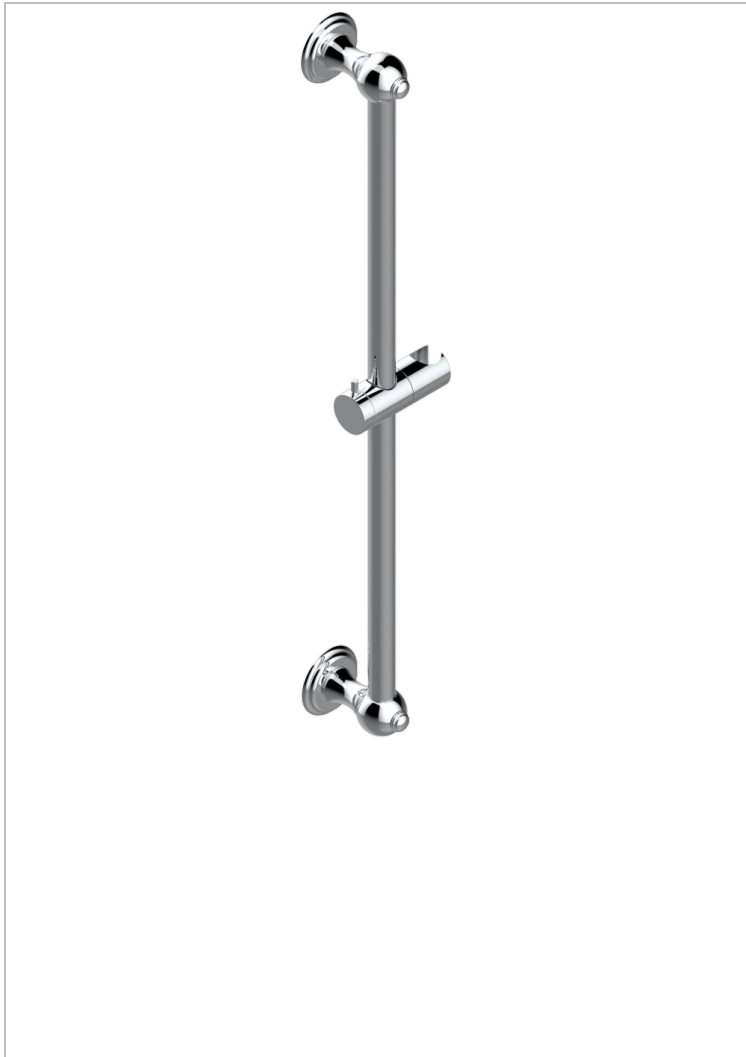

MANDARINE CLEAR CRYSTAL

U1D-258

Slide bar and hook

THG[®]
PARIS

CHARACTERISTIC

- Mandarine Clear crystal
- Slide bar and hook

AVAILABLE FINITIONS

Antique nickel - H28
Black ceram - D30
Blush PVD - H62
Brass color PVD - H49
Brown bronze color PVD - F33
Gold color PVD - H52

Graphite PVD - H64
Lacquered light bronze - D01
Matt Umber PVD - H67
Matt blush PVD - H60
Matt brass color PVD - H50
Matt brown bronze color PVD - F34

Matt chrome - C02
Matt gold - F07
Matt gold color PVD - H53
Matt graphite PVD - H65
Matt nickel (color finish) - C01
Matt nickel color PVD - H56

Nickel color PVD - H55
Polished chrome (color finish) - A02
Polished chrome / Polished gold (color finish) - G02
Polished gold (color finish) - F01
Polished nickel - B01
Soft gold - F30

Soft matt gold - F31
Umber PVD - H66
Varnished matt antique red copper (color finish) - H07