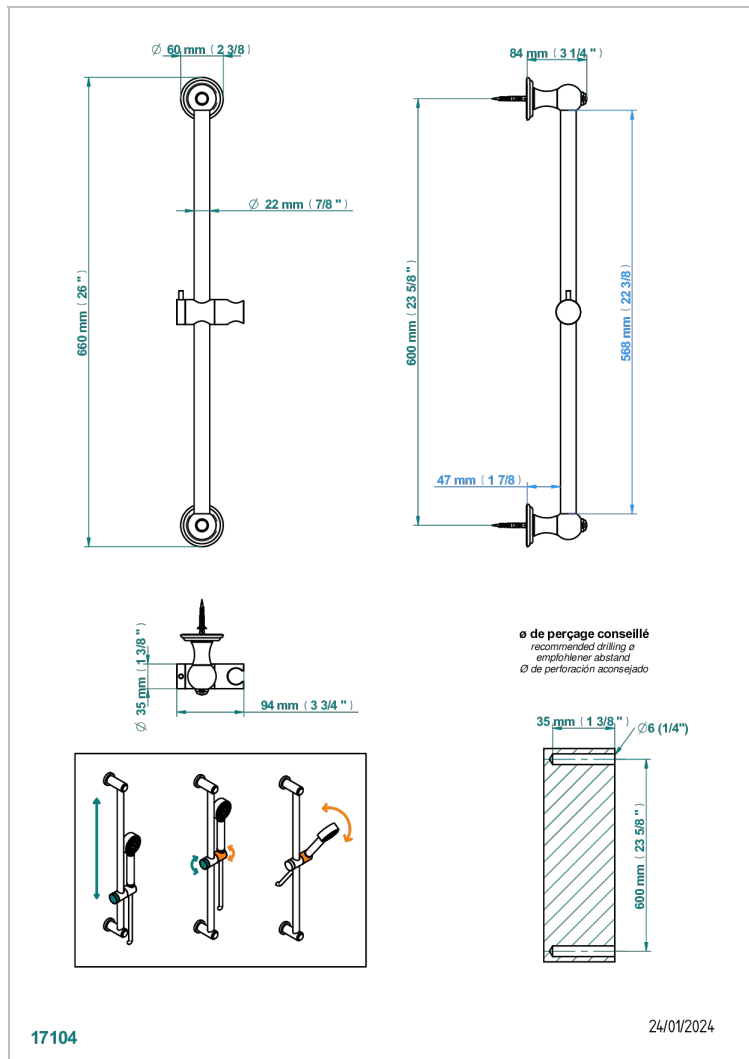

MANDARINE CLEAR CRYSTAL

U1D-258

带标度尺升降杆

THG[®]
PARIS

特色

- Mandarine Clear crystal
- 带标度尺升降杆

可选饰面

Black ceram - D30
Blush PVD - H62
Graphite PVD - H64
Matt Umber PVD - H67
Matt blush PVD - H60
Matt graphite PVD - H65

抛光镍 - B01
浅金 - F30
漆面铜 - D01