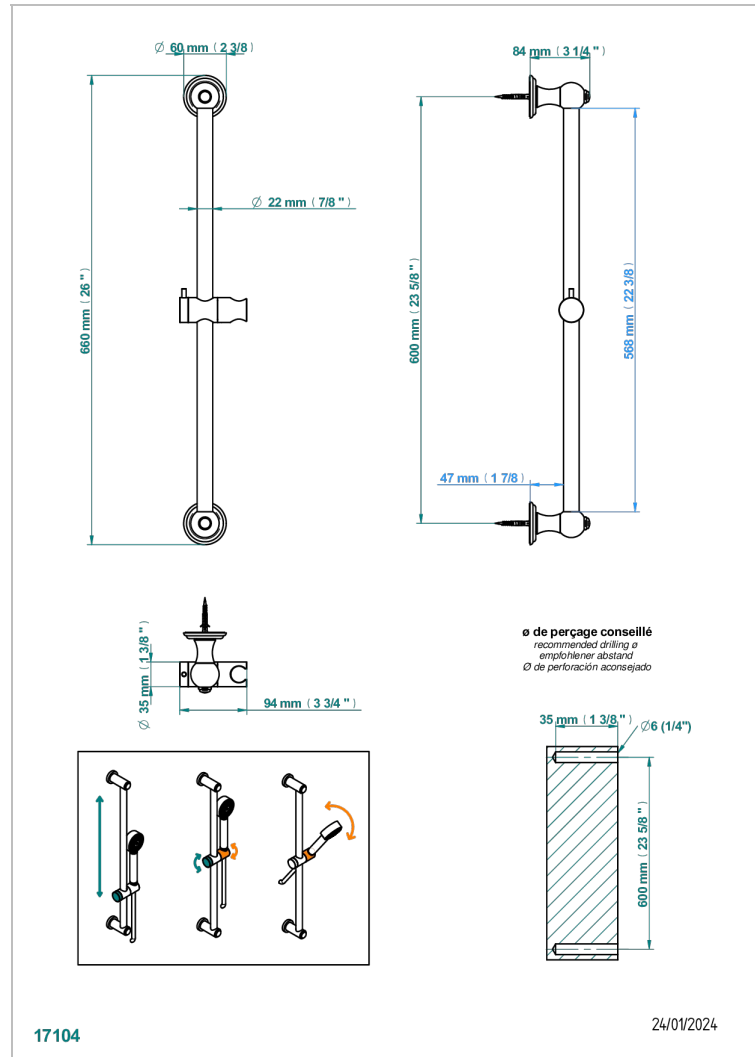

MANDARINE METAL

U1A-258

60 cm SLIDE BAR AND HOOK

THG[®]
PARIS

CHARACTERISTIC

- Mandarin Metal
- 60 cm SLIDE BAR AND HOOK

AVAILABLE FINITIONS

Black ceram - D30
Blush PVD - H62
Brass color PVD - H49
Brown bronze color PVD - F33
Chrome polished - A02
Chrome polished / gold polished - G02