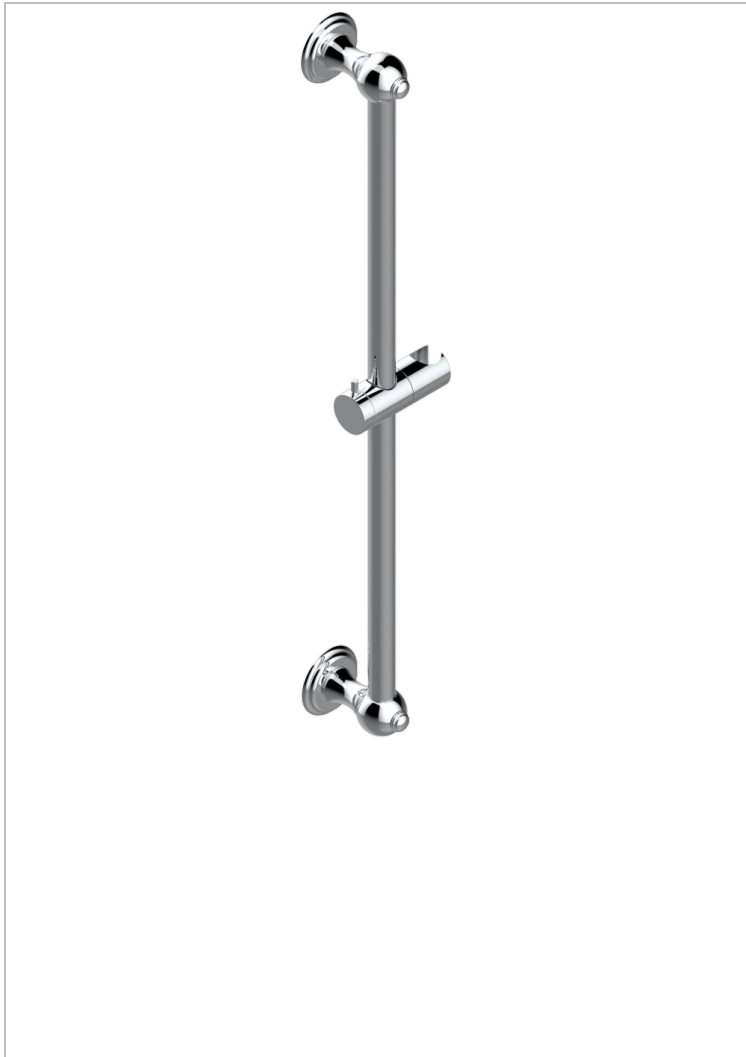

MANDARINE METAL

U1A-258

60 cm SLIDE BAR AND HOOK

THG[®]
PARIS

CHARACTERISTIC

- Mandarin Metal
- 60 cm SLIDE BAR AND HOOK

AVAILABLE FINITIONS

Black ceram - D30
Blush PVD - H62
Brass color PVD - H49
Brown bronze color PVD - F33
Chrome polished - A02
Chrome polished / gold polished - G02

Copper antique matt, coated - H07
Gold color PVD - H52
Gold mat - F07
Gold polished - F01
Graphite PVD - H64
Light coated bronze - D01

Matt Umber PVD - H67
Matt blush PVD - H60
Matt brass color PVD - H50
Matt brown bronze color PVD - F34
Matt chrome (American satin) - C02
Matt gold color PVD - H53

Matt graphite PVD - H65
Matt nickel (American satin) - C01
Matt nickel color PVD - H56
Nickel antique / Sovereign - H28
Nickel color PVD - H55
Nickel polished - B01

Soft gold - F30
Soft matt gold - F31
Umber PVD - H66