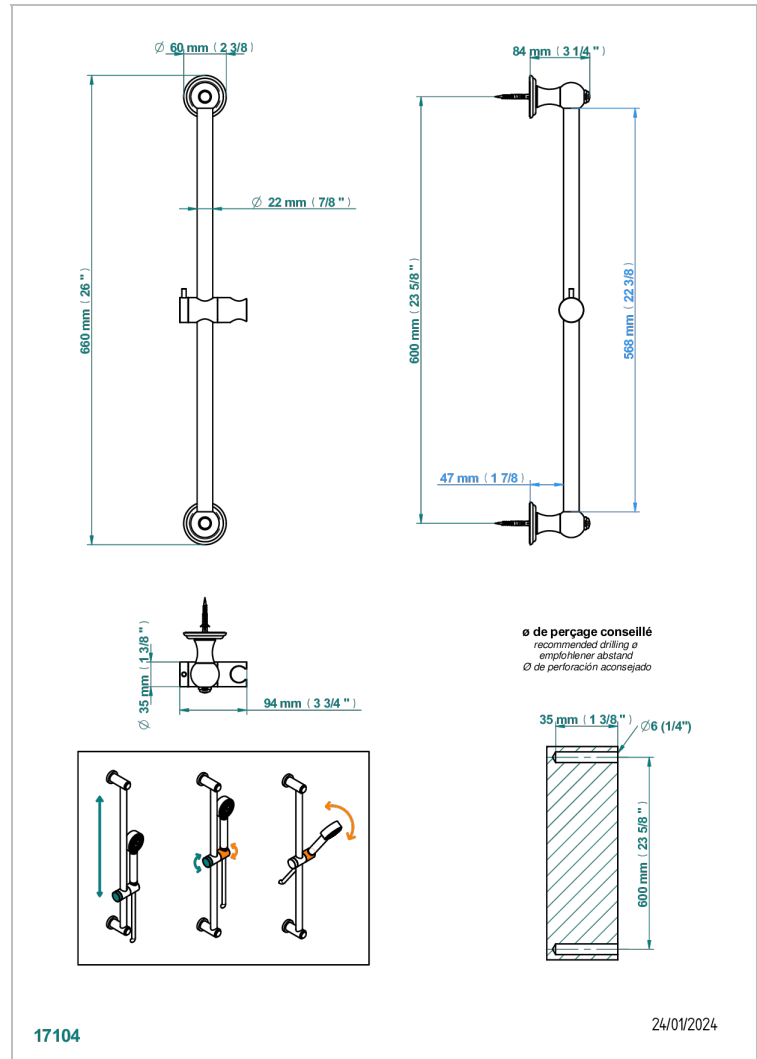

MANDARINE METAL

U1A-258

Slide bar and hook

CHARACTERISTIC

- Mandarin Metal
- Slide bar and hook

AVAILABLE FINITIONS

Antique nickel - H28
Black ceram - D30
Blush PVD - H62
Brass color PVD - H49
Brown bronze color PVD - F33
Gold color PVD - H52