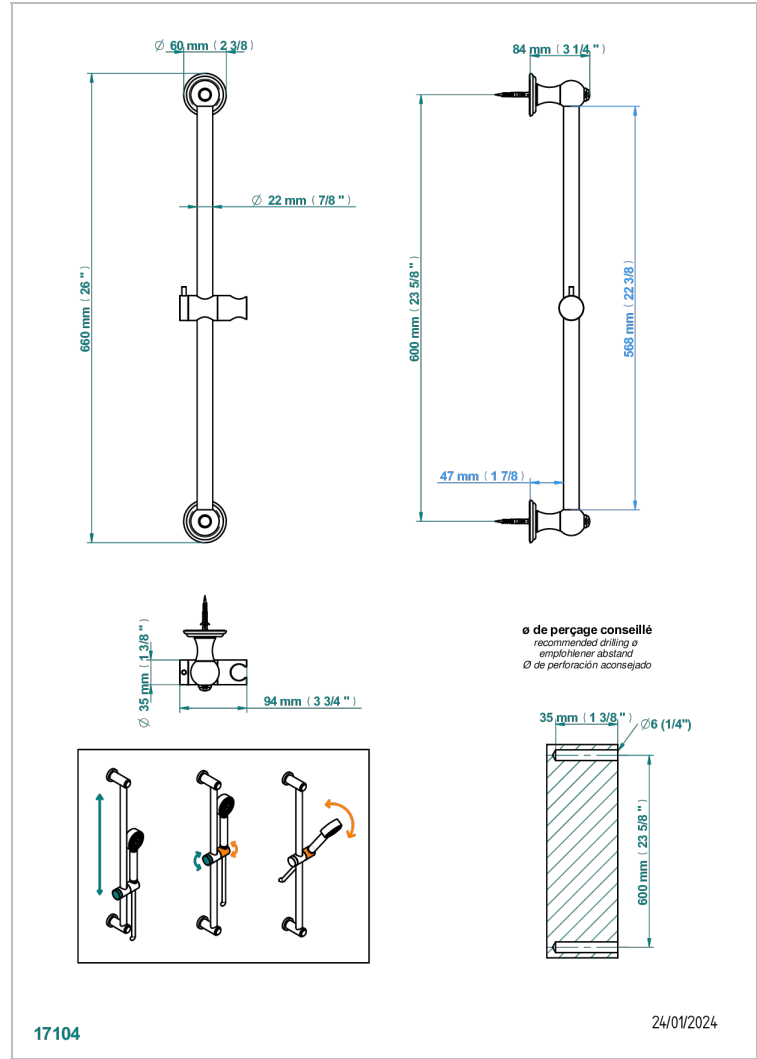

MANDARINE METAL

U1A-258

Slide bar and hook

THG[®]
PARIS

CHARACTERISTIC

- Mandarin Metal
- Slide bar and hook

AVAILABLE FINITIONS

Antique nickel - H28
Black ceram - D30
Blush PVD - H62
Brass color PVD - H49
Brown bronze color PVD - F33
Gold color PVD - H52