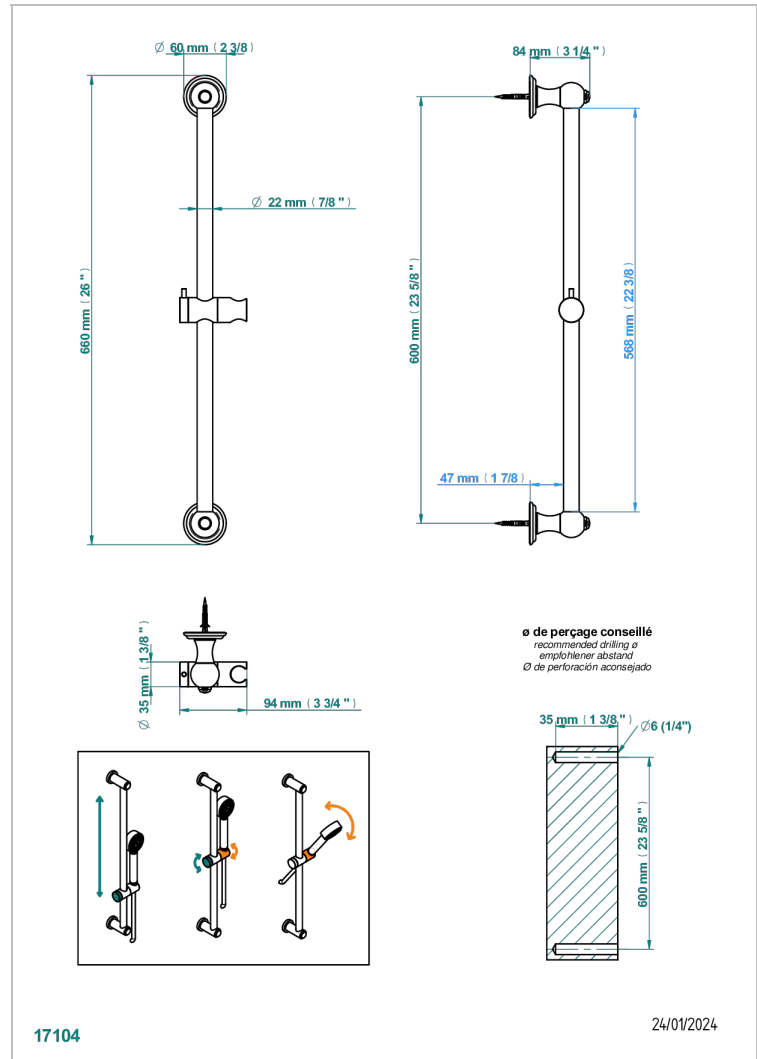

JAIPUR BLACK ONYX

A9C-258

60 cm SLIDE BAR AND HOOK

CHARACTERISTIC

- Jaipur Black Onyx
- 60 cm SLIDE BAR AND HOOK

AVAILABLE FINITIONS

Black ceram - D30
Blush PVD - H62
Brass color PVD - H49
Brown bronze color PVD - F33
Chrome polished - A02
Chrome polished / gold polished - G02