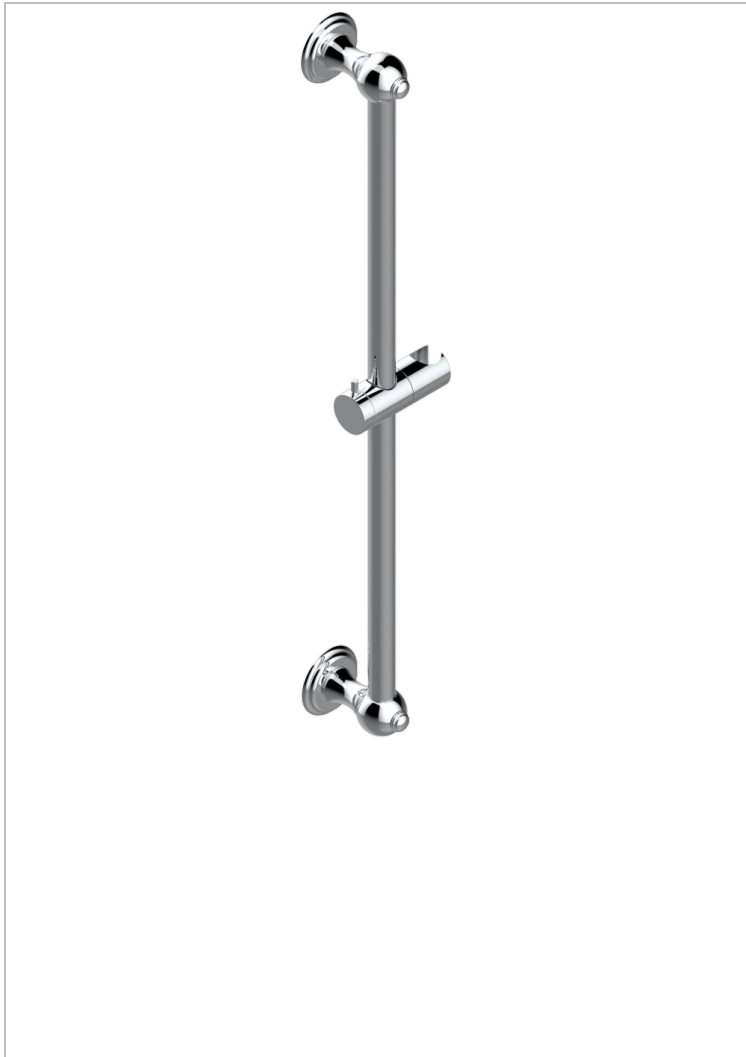

JAIPUR BLACK ONYX

A9C-258

60 cm SLIDE BAR AND HOOK

CHARACTERISTIC

- Jaipur Black Onyx
- 60 cm SLIDE BAR AND HOOK

AVAILABLE FINITIONS

Black ceram - D30
Blush PVD - H62
Brass color PVD - H49
Brown bronze color PVD - F33
Chrome polished - A02
Chrome polished / gold polished - G02

Copper antique matt, coated - H07
Gold color PVD - H52
Gold mat - F07
Gold polished - F01
Graphite PVD - H64
Light coated bronze - D01

Matt Umber PVD - H67
Matt blush PVD - H60
Matt brass color PVD - H50
Matt brown bronze color PVD - F34
Matt chrome (American satin) - C02
Matt gold color PVD - H53

Matt graphite PVD - H65
Matt nickel (American satin) - C01
Matt nickel color PVD - H56
Nickel antique / Sovereign - H28
Nickel color PVD - H55
Nickel polished - B01

Soft gold - F30
Soft matt gold - F31
Umber PVD - H66