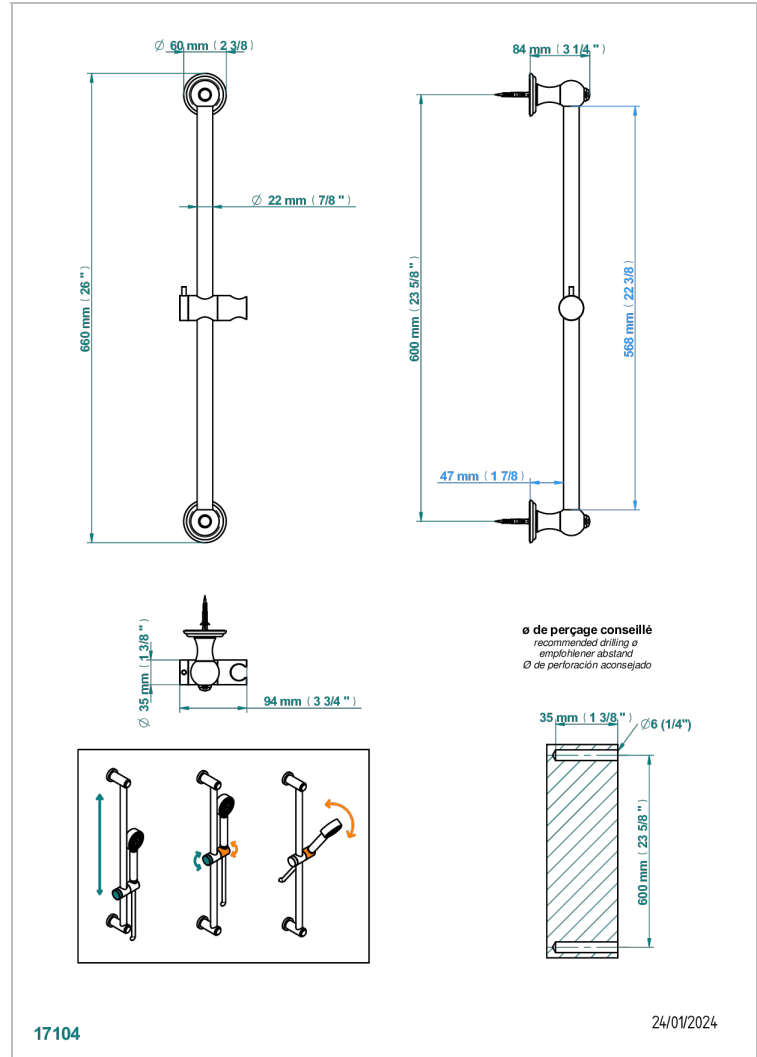

JAIPUR BLACK ONYX

A9C-258

Slide bar and hook

CHARACTERISTIC

- Jaipur Black Onyx
- Slide bar and hook

AVAILABLE FINITIONS

Antique nickel - H28
Black ceram - D30
Blush PVD - H62
Brass color PVD - H49
Brown bronze color PVD - F33
Gold color PVD - H52