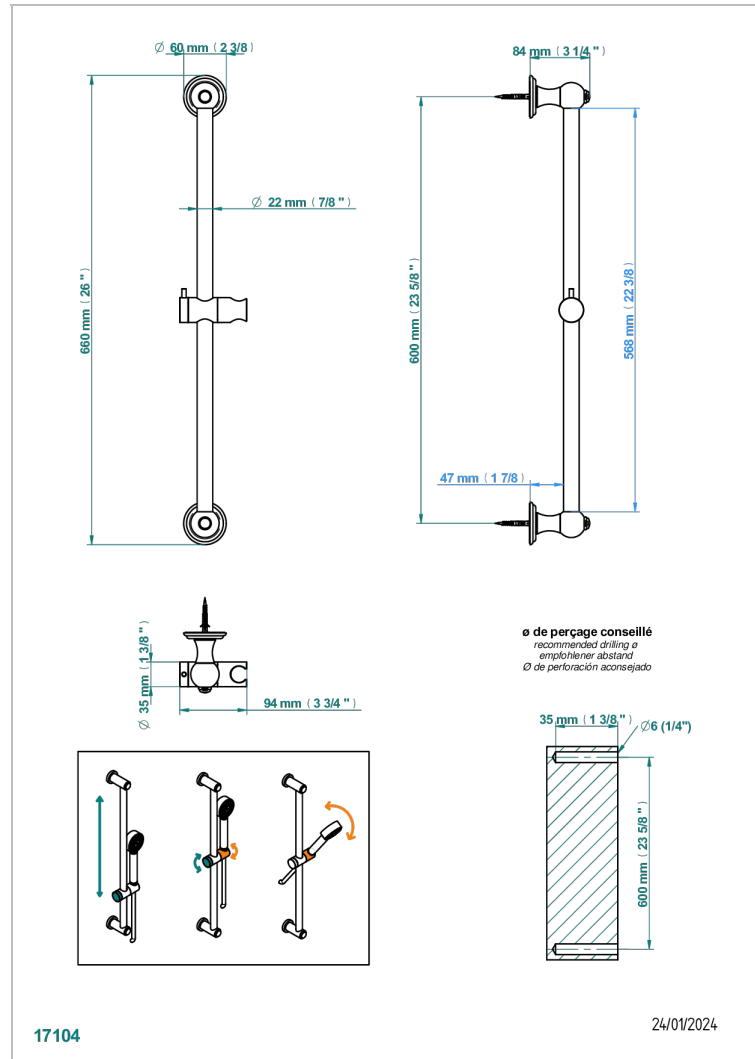

JAIPUR SATINY CRYSTAL

A9B-258

60 cm SLIDE BAR AND HOOK

THG[®]
PARIS

CHARACTERISTIC

- Jaipur Satiny crystal
- 60 cm SLIDE BAR AND HOOK

AVAILABLE FINITIONS

Black ceram - D30
Blush PVD - H62
Brass color PVD - H49
Brown bronze color PVD - F33
Chrome polished - A02
Chrome polished / gold polished - G02