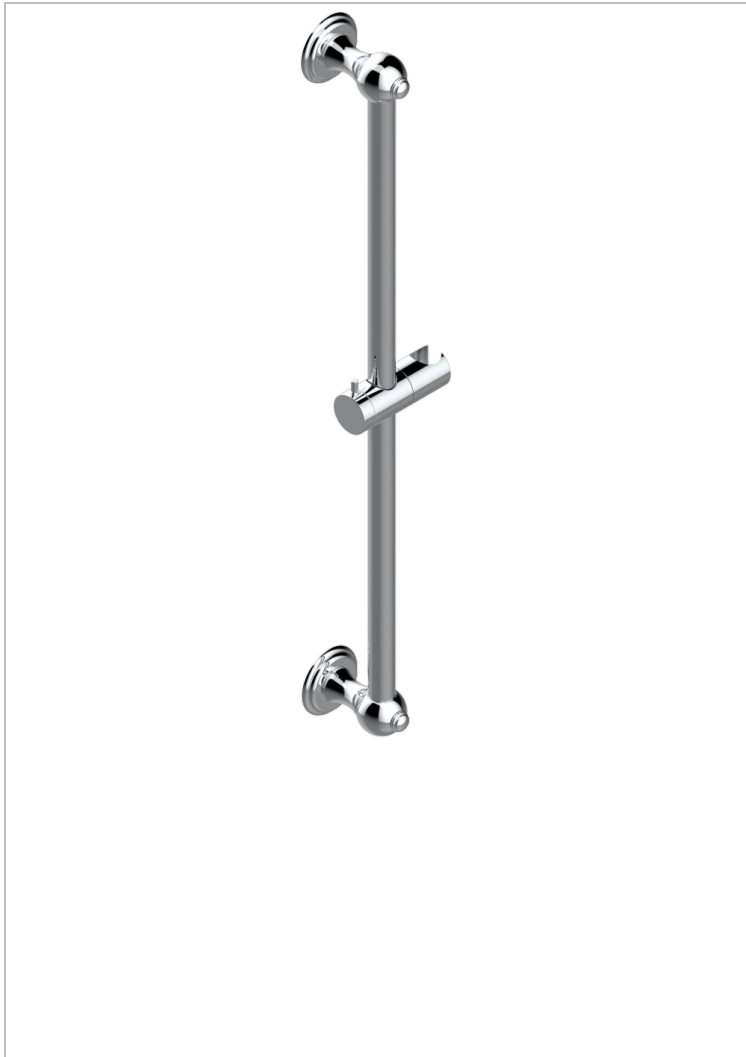

# VOGUE LAPIS LAZULI

A8S-258

Slide bar and hook

## CHARACTERISTIC

- Vogue Lapis Lazuli
- Slide bar and hook

## AVAILABLE FINITIONS

Antique nickel - H28  
Black ceram - D30  
Blush PVD - H62  
Brass color PVD - H49  
Brown bronze color PVD - F33  
Gold color PVD - H52

Graphite PVD - H64  
Lacquered light bronze - D01  
Matt Umber PVD - H67  
Matt blush PVD - H60  
Matt brass color PVD - H50  
Matt brown bronze color PVD - F34