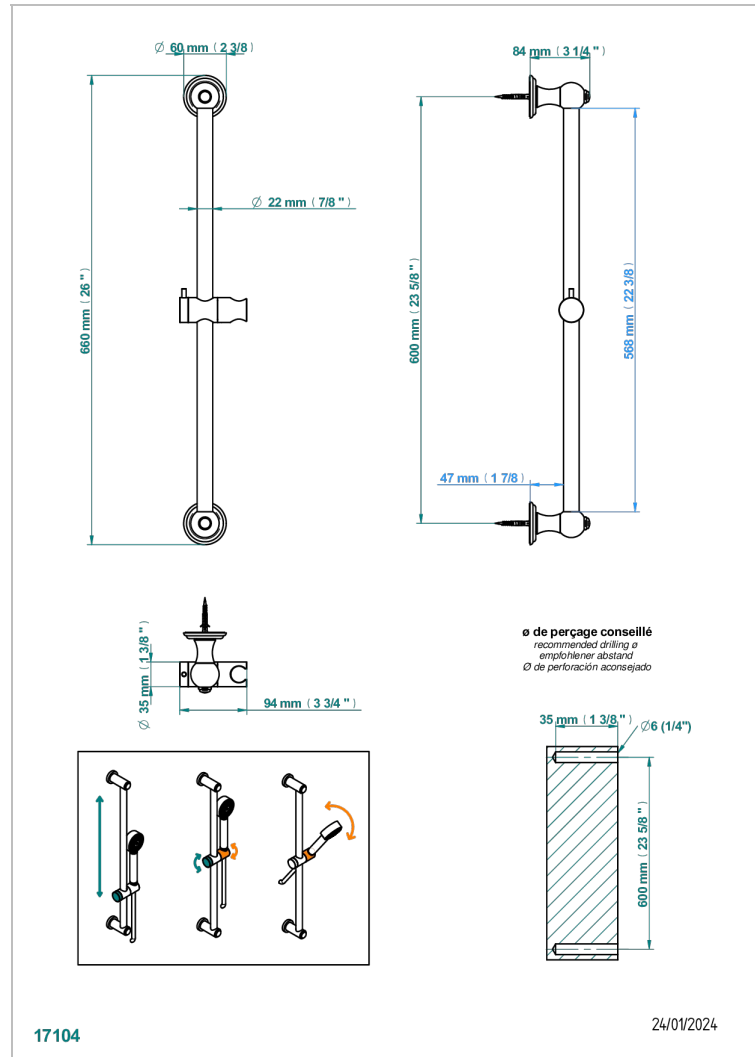

# VOGUE LAPIS LAZULI

A8S-258

Slide bar and hook

## CHARACTERISTIC

- Vogue Lapis Lazuli
- Slide bar and hook