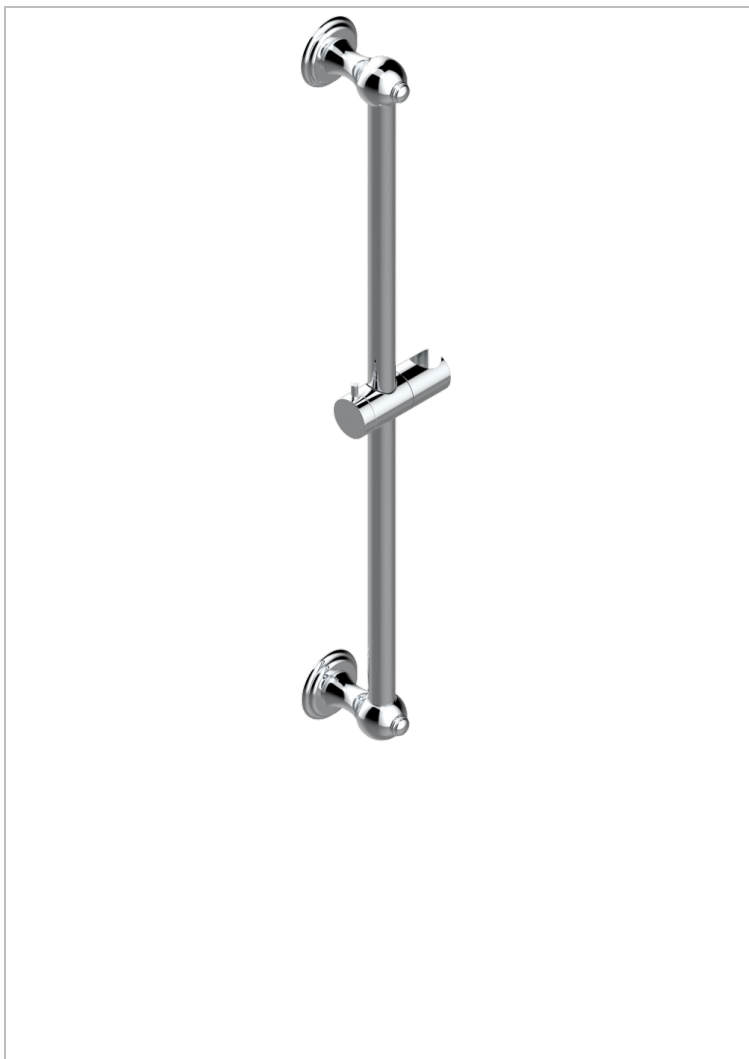

VOGUE TIGER EYE

A8R-258

60 cm SLIDE BAR AND HOOK

THG[®]
PARIS

CHARACTERISTIC

- Vogue Tiger Eye
- 60 cm SLIDE BAR AND HOOK

AVAILABLE FINITIONS

Black ceram - D30
Blush PVD - H62
Brass color PVD - H49
Brown bronze color PVD - F33
Chrome polished - A02
Chrome polished / gold polished - G02

Copper antique matt, coated - H07
Gold color PVD - H52
Gold mat - F07
Gold polished - F01
Graphite PVD - H64
Light coated bronze - D01

Matt Umber PVD - H67
Matt blush PVD - H60
Matt brass color PVD - H50
Matt brown bronze color PVD - F34
Matt chrome (American satin) - C02
Matt gold color PVD - H53

Matt graphite PVD - H65
Matt nickel (American satin) - C01
Matt nickel color PVD - H56
Nickel antique / Sovereign - H28
Nickel color PVD - H55
Nickel polished - B01

Soft gold - F30
Soft matt gold - F31
Umber PVD - H66