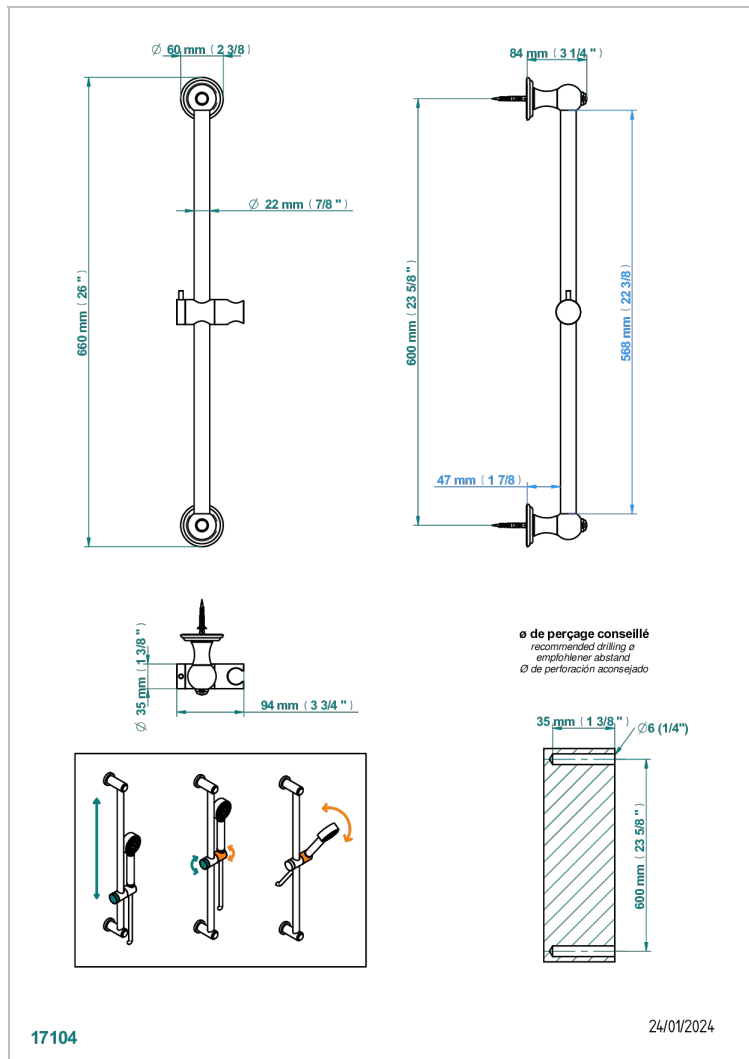

VOGUE TIGER EYE

A8R-258

60 cm SLIDE BAR AND HOOK

THG[®]
PARIS

CHARACTERISTIC

- Vogue Tiger Eye
- 60 cm SLIDE BAR AND HOOK

AVAILABLE FINITIONS

Black ceram - D30
Blush PVD - H62
Brass color PVD - H49
Brown bronze color PVD - F33
Chrome polished - A02
Chrome polished / gold polished - G02