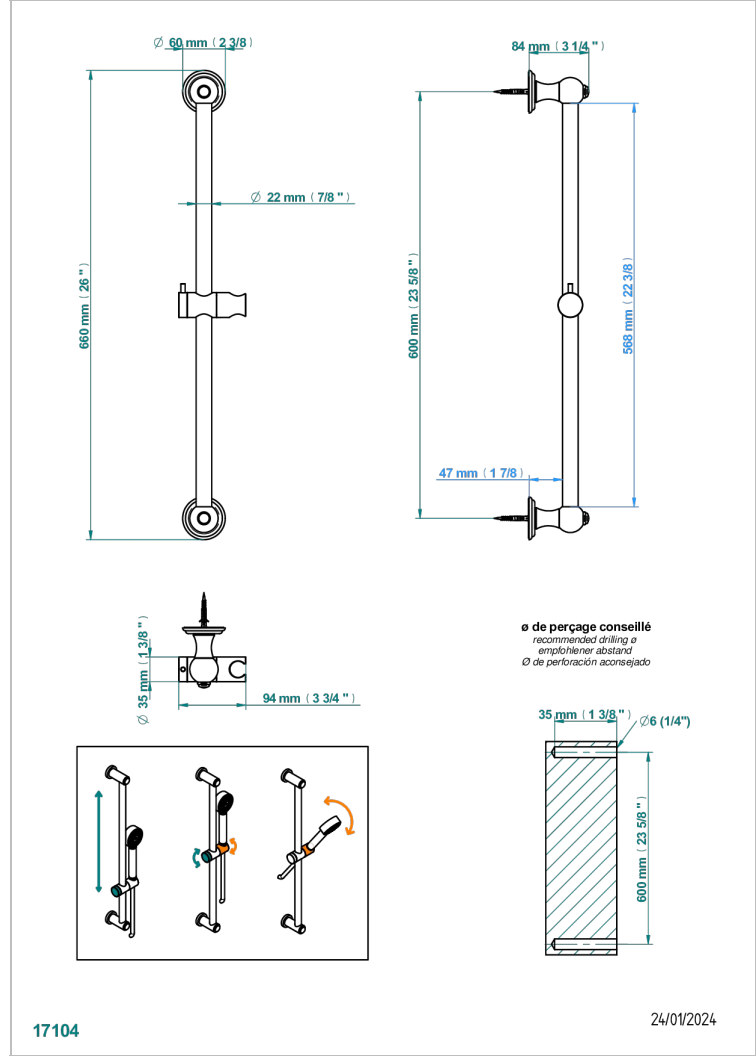

VOGUE MALACHITE

A8M-258

60 cm SLIDE BAR AND HOOK

THG[®]
PARIS

CHARACTERISTIC

- Vogue Malachite
- 60 cm SLIDE BAR AND HOOK

AVAILABLE FINITIONS

Black ceram - D30
Blush PVD - H62
Brass color PVD - H49
Brown bronze color PVD - F33
Chrome polished - A02
Chrome polished / gold polished - G02